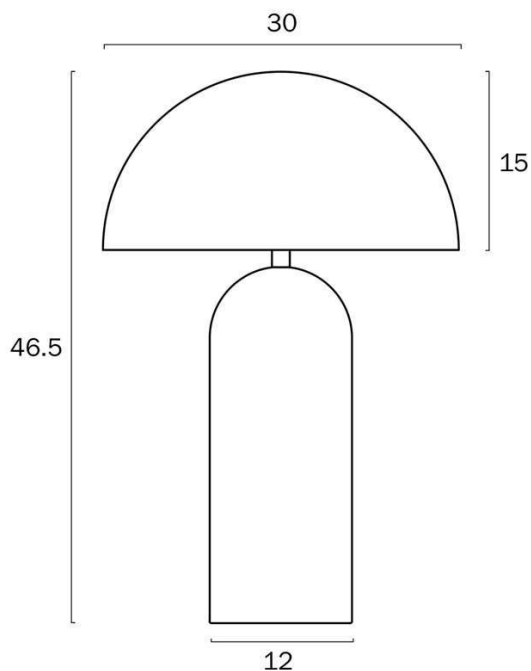

Size

Fixture Diameter (cm)	30.0
Fixture Height (cm)	46.5
Base Diameter (cm)	12.0
Shade Diameter (cm)	30.0
Shade Height (cm)	15.0
Height Adjustable?	No
Cable Length (cm)	180 (30+Inline Switch+150)

Specification

Voltage Input	240V
Total Wattage (max)	50
Wattage	25
Globe Type	E27
Globe / Light Source qty	2

All representations within this document are subject to copyright. ELECTRICAL INSTALLATIONS MUST BE PERFORMED BY A QUALIFIED ELECTRICAL CONTRACTOR AND INSTALLED IN ACCORDANCE WITH AS/NZS 3000.
NOTE : All images , descriptions and dimensions are indicative. Please check latest version of item detail on Telbix website prior to ordering or installation.

Barcode

GTIN 9329501071083

Image -dimensions

Note: Dimensions are only a guide and may vary due to manufacturing variations.