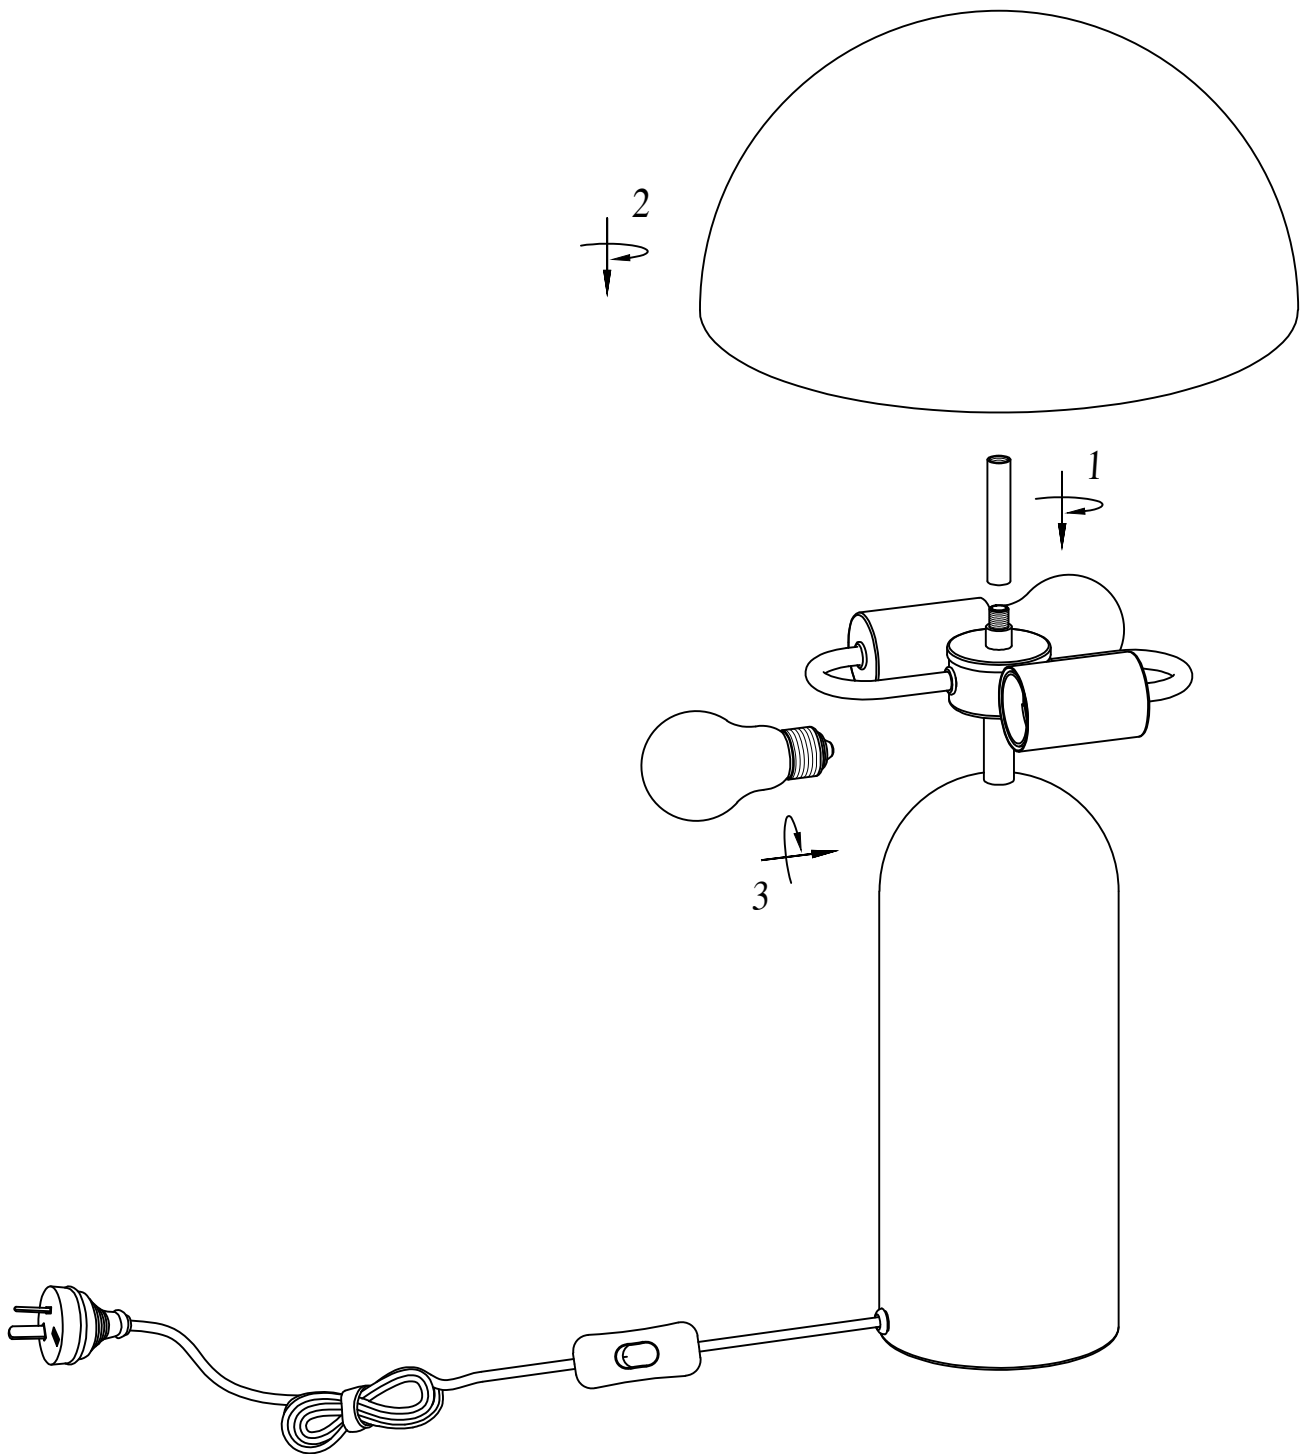

ITEMNO.:FERUM TL46

Telbix.

240V ~ 50Hz E27 Max.25W x2
NOTE: GLOBE NOT INCLUDED

Disclaimer:
Tools not included
Shade ring attached on lamp holder
Globe(s) not included