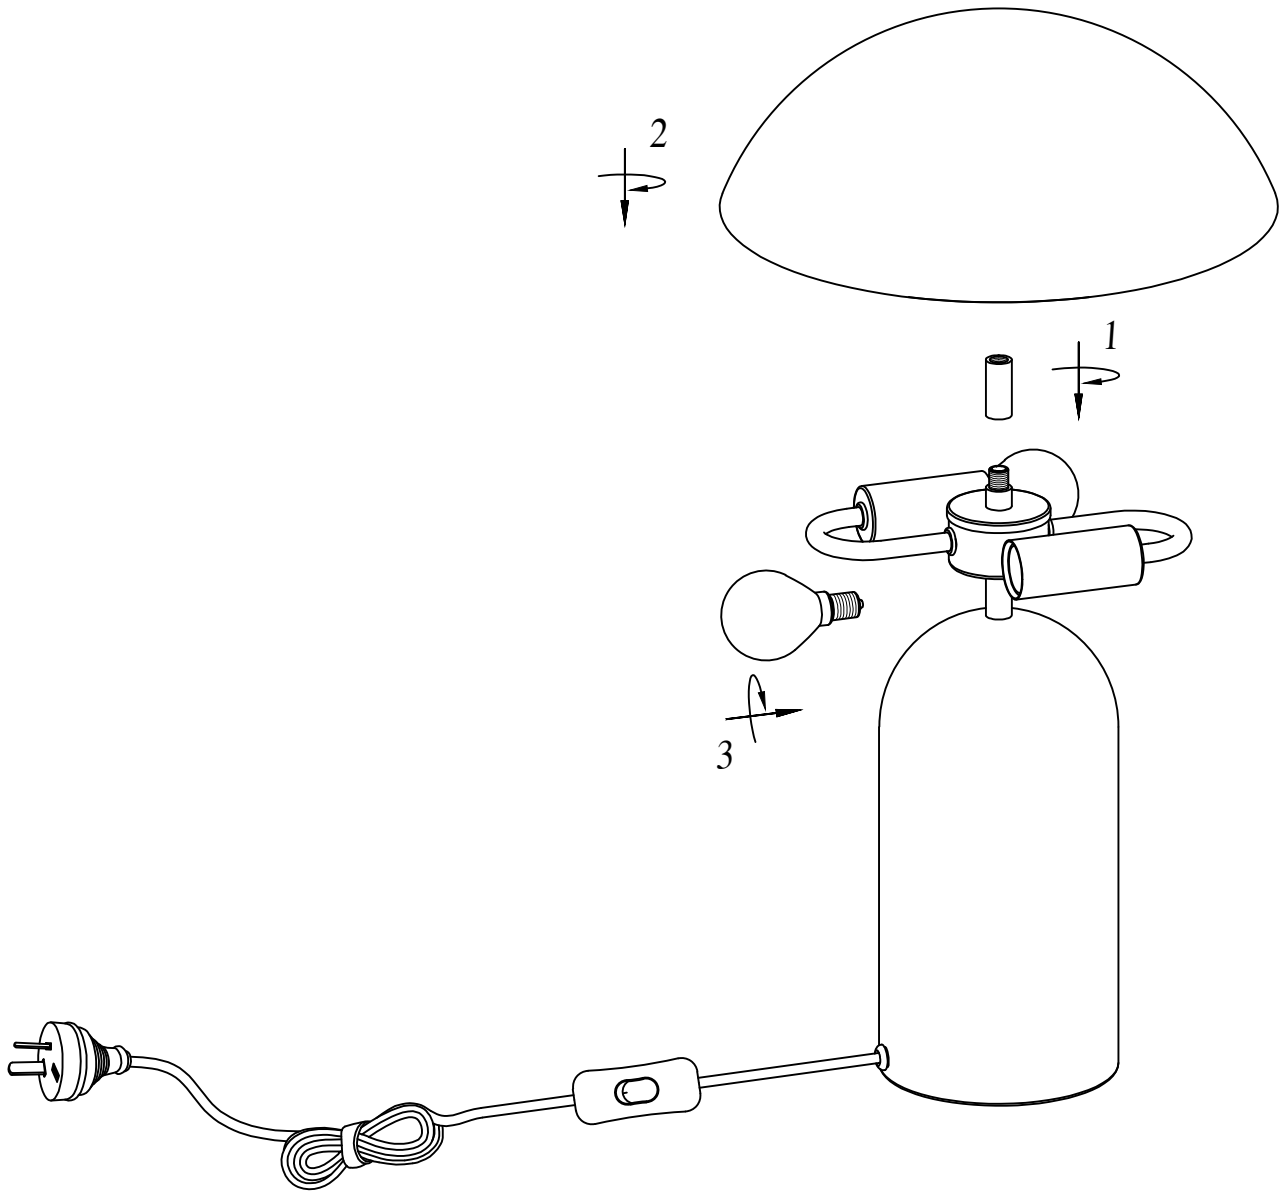

# ITEMNO.:FERUM TL32

**Telbix.**

240V ~ 50Hz E14 Max.25Wx2

NOTE: GLOBE NOT INCLUDED

- Disclaimer:
-  Tools not included
  -  Shade ring attached on lamp holder
  -  Globe(s) not included