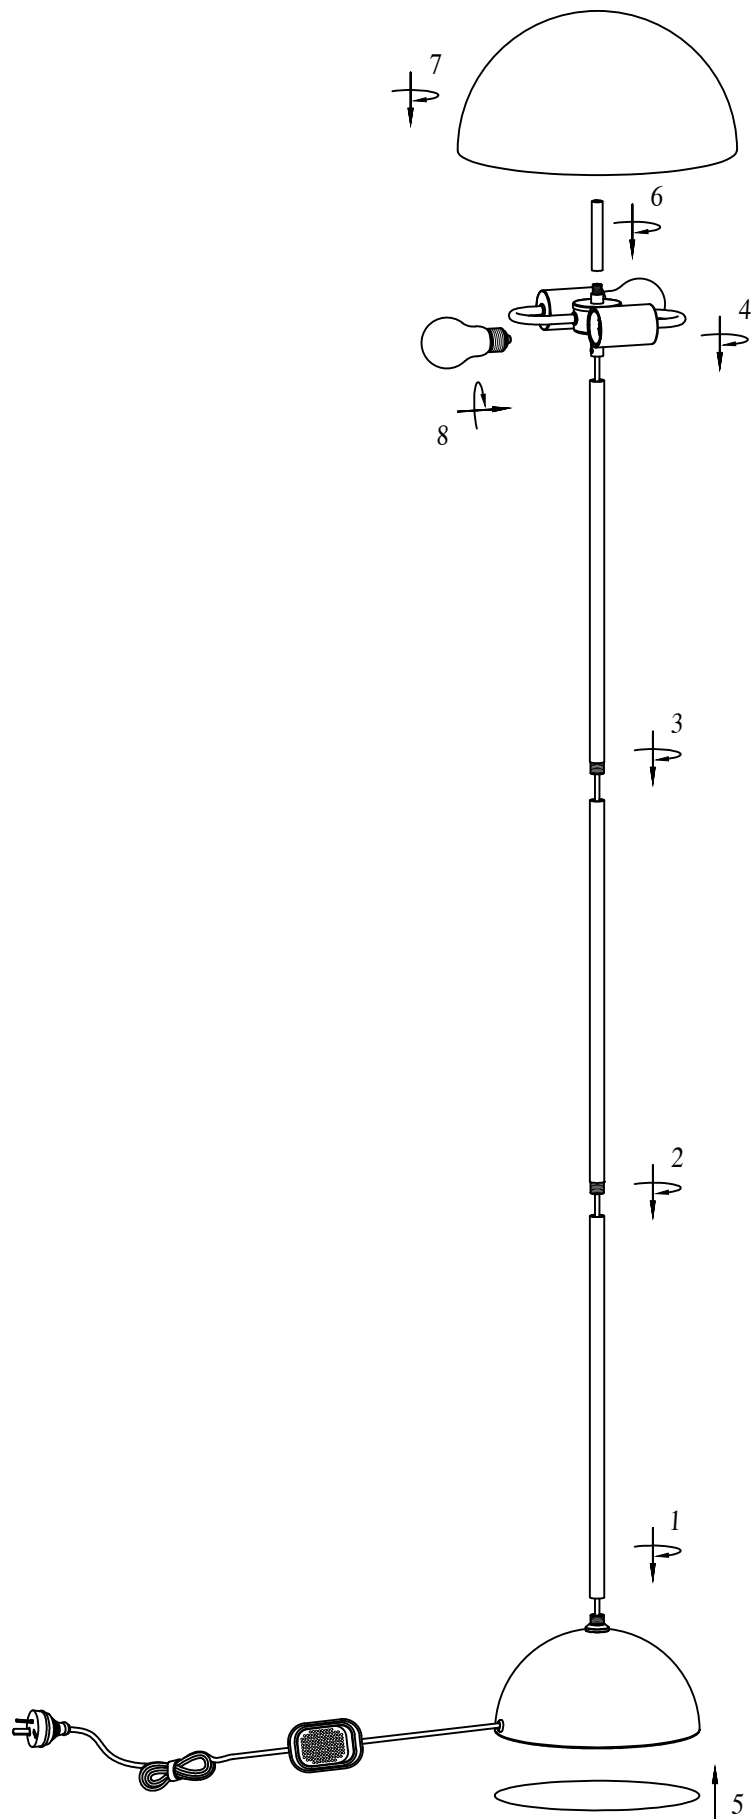

ITEMNO.:FERUM FL

Telbix.

240V ~ 50Hz E27 Max.25Wx2
NOTE: GLOBE NOT INCLUDED

- Disclaimer:
-  Tools not included
 -  Shade ring attached on lamp holder
 -  Globe(s) not included