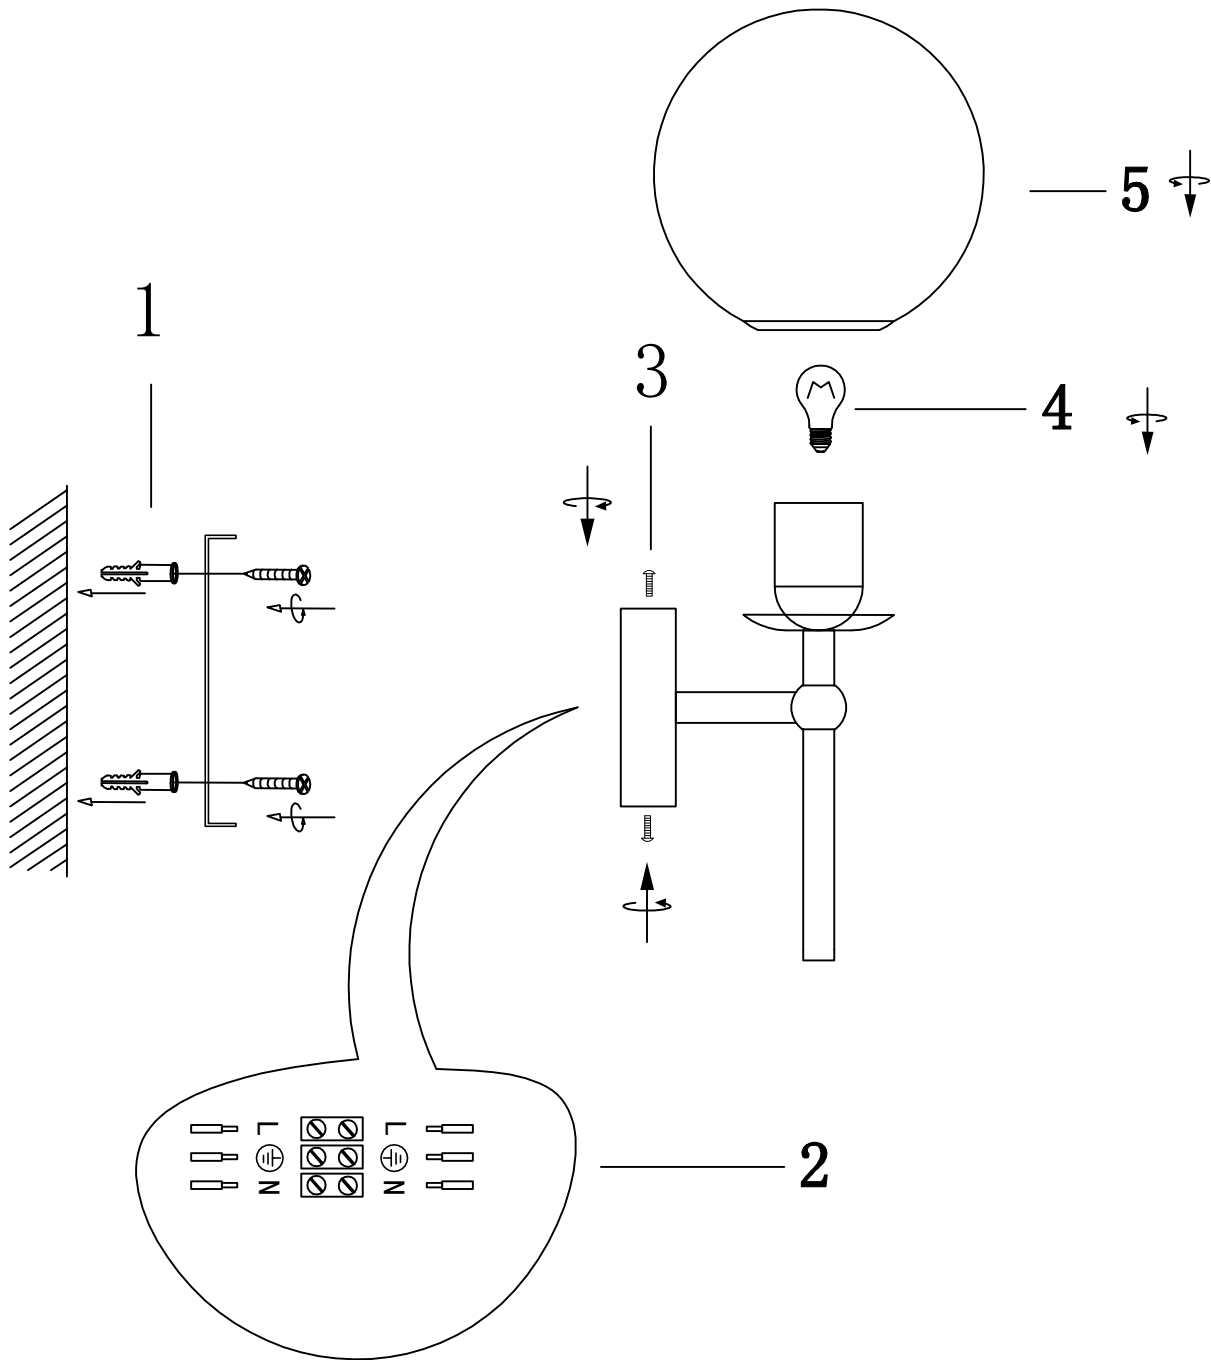

# ITEMNO.:ETERNA WB1

Disclaimer:  
/ Tools not included  
Shade ring attached on lamp holder  
Globe(s) not included

**Telbix.**

240V ~ 50Hz E27Max.25Wx1

NOTE: GLOBE NOT INCLUDED