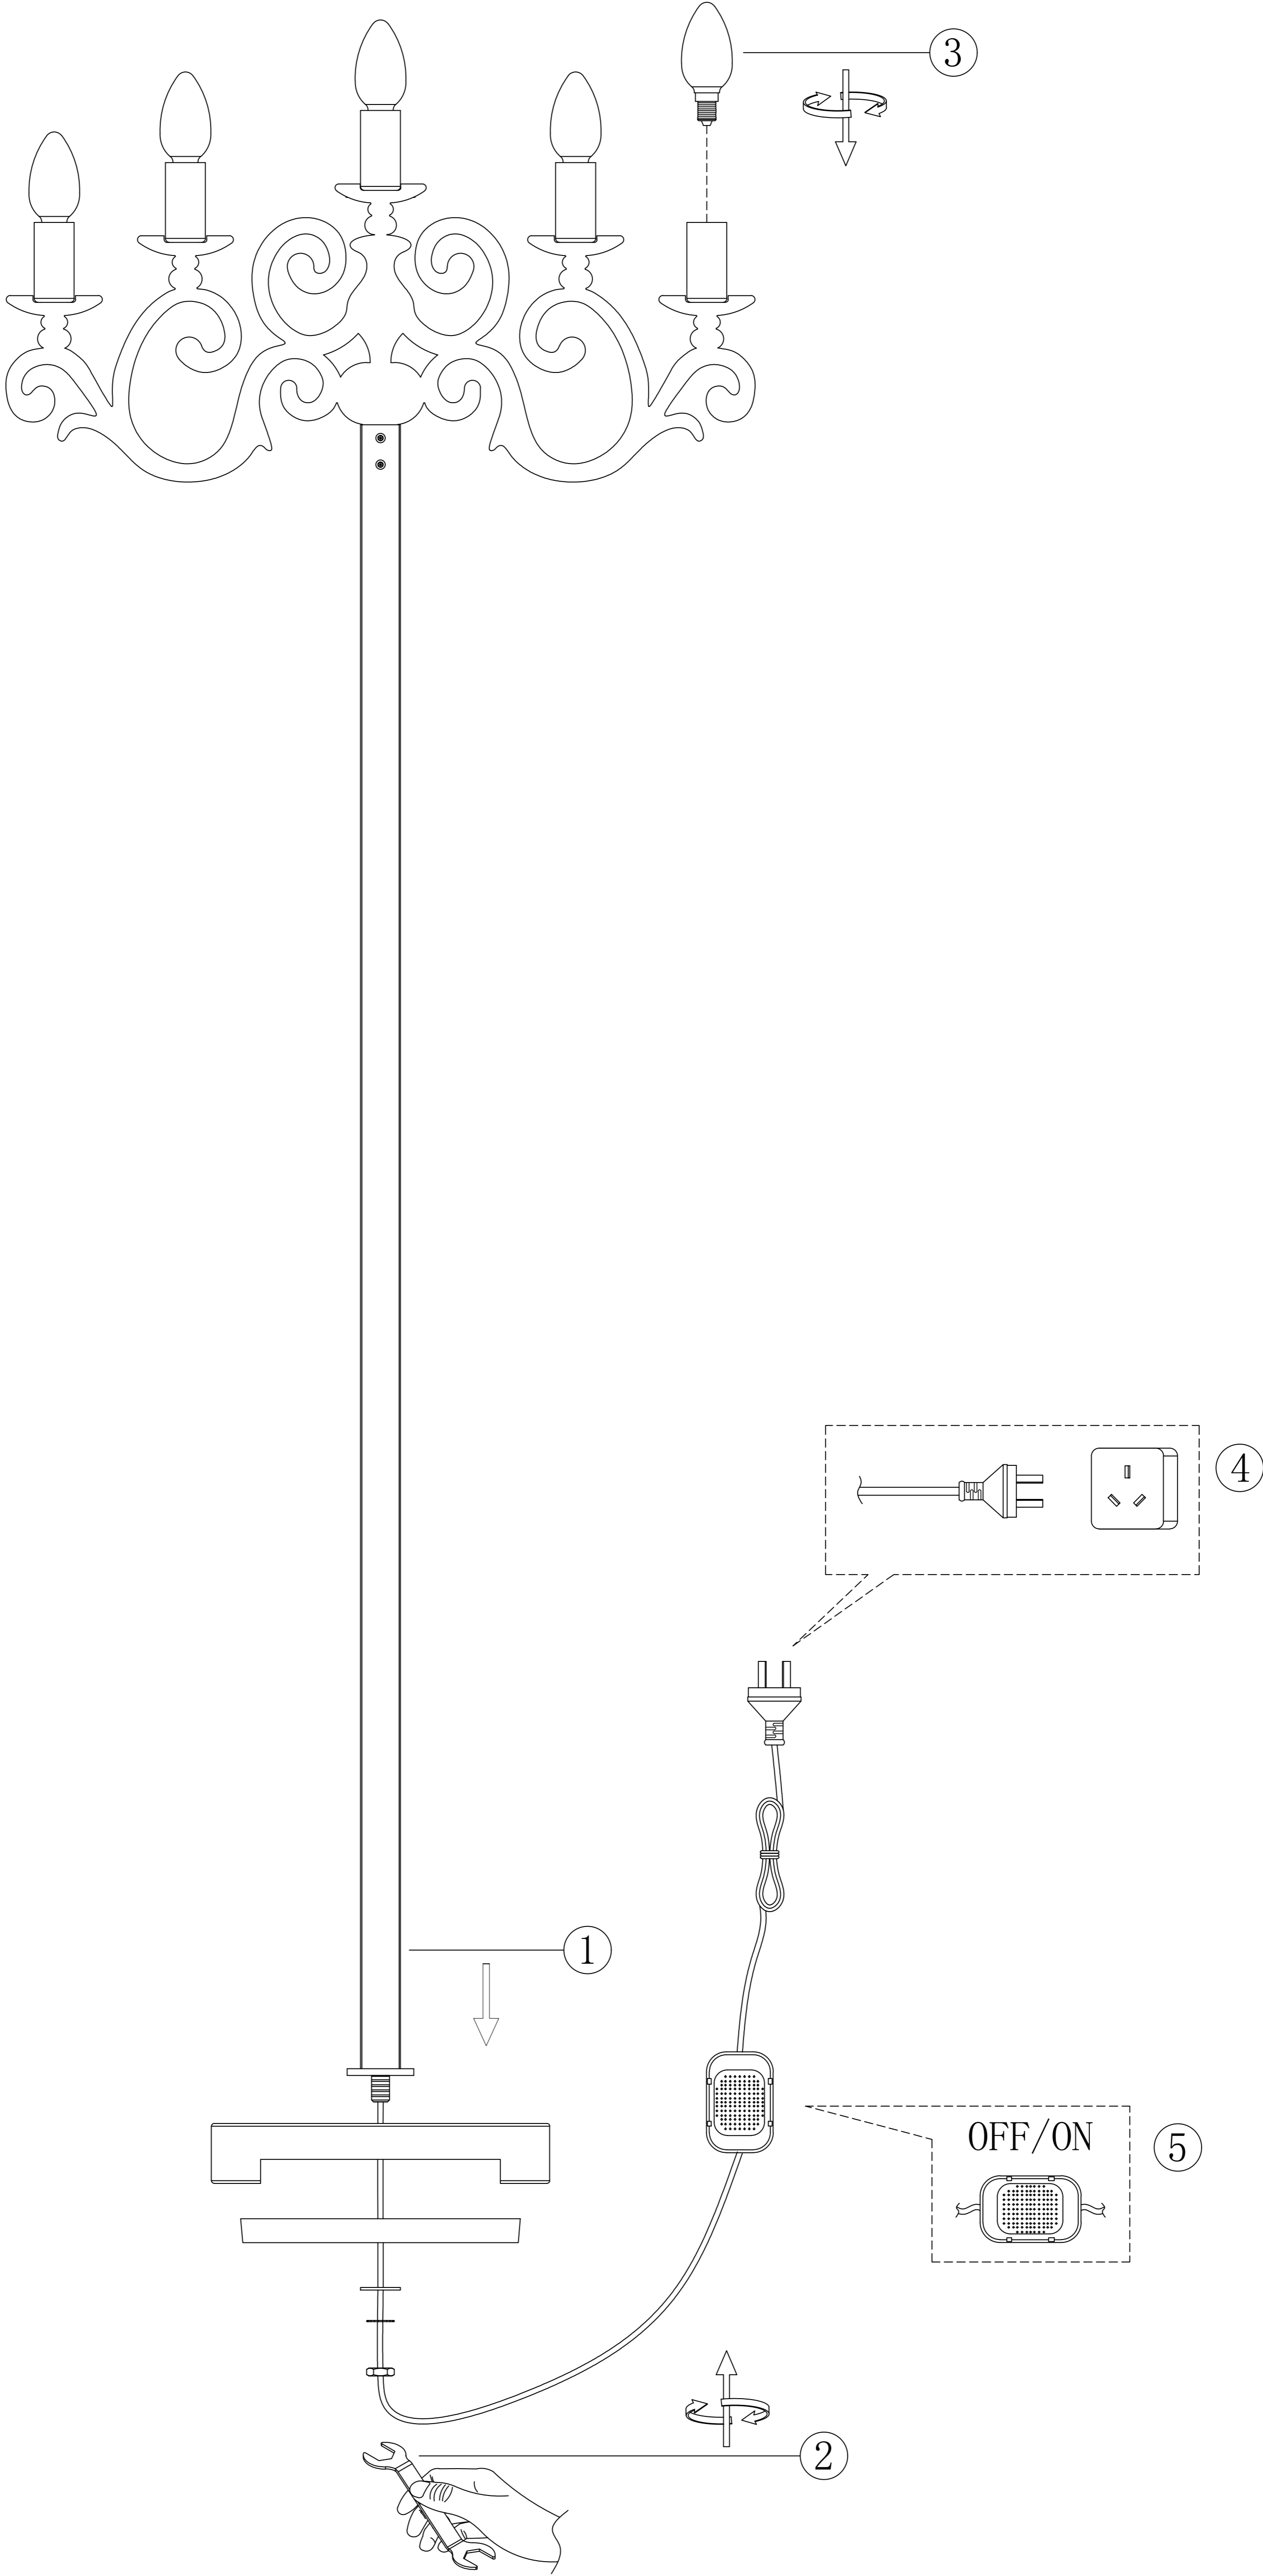

ITEMNO.:EMPORIA FL

240V ~ 50Hz E14Max.25Wx5
NOTE: GLOBE NOT INCLUDED

Disclaimer:
Tools not included
Shade ring attached on lamp holder
Globe(s) not included