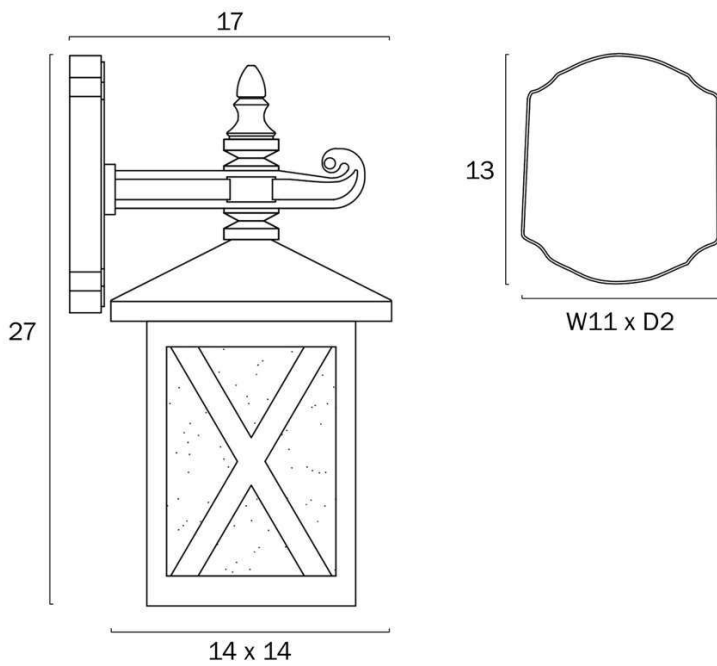

Overview

Family name	Eldon
Categories	Coach Lights
Mounting	Surface
Usage	Outdoor Lighting

Color / Material

Fixture Color	Black
Fixture Finish	Sand
Fixture Material	Aluminium, Glass

Size

Fixture Width (cm)	14.0
Fixture Height (cm)	27.0
Fixture Projection (cm)	17.0
Canopy Projection (cm)	2.0
Canopy Width (cm)	11.0
Canopy Height	13.0

Specification

Voltage Input	240V
Total Wattage (max)	25
Globe Type	E27
Globe / Light Source qty	1
Globe / Light Source included	No
Electrical Protection	CLASS I - HIGH VOLTAGE, EARTH REQUIRED
IP rating	IP43
Lead and Plug	No
Approvals	RCM

Note: Dimensions are only a guide and may vary due to manufacturing variations.