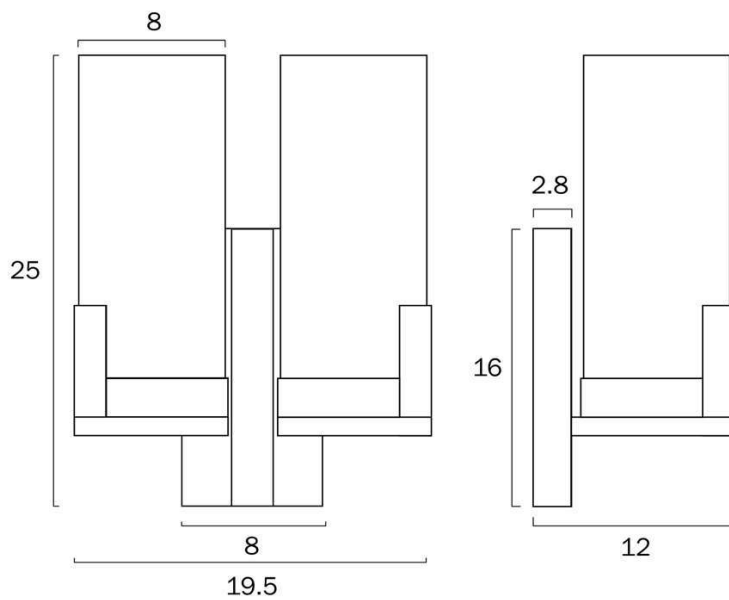

IP rating	IP20
Approvals	RCM
Box Contents	Basic mounting screws, Instruction
Installation Required	Yes (by Licensed Electrician only)
Care Instructions	Do not use strong liquid cleaners, Wipe clean with a dry cloth
Warranty	3 Years

Barcode

GTIN 9329501060766

Image -dimensions

Note: Dimensions are only a guide and may vary due to manufacturing variations.