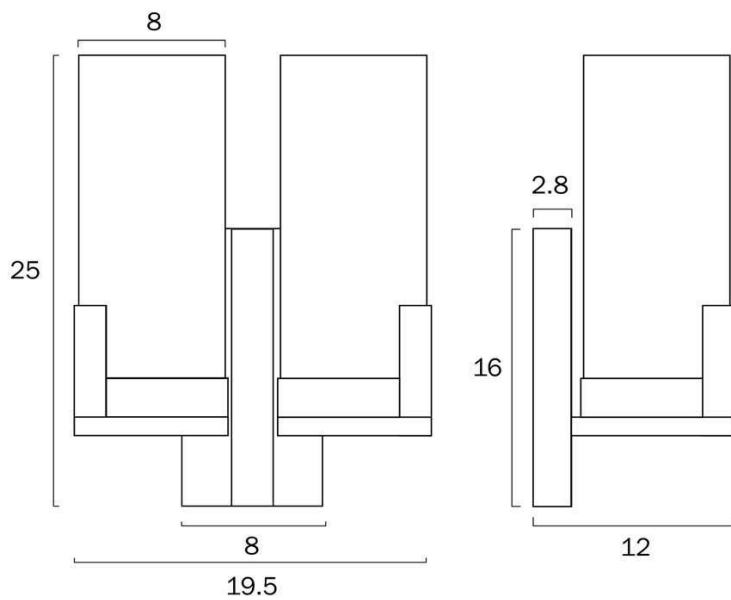

IP rating	IP20
Approvals	RCM
Box Contents	Basic mounting screws, Instruction
Installation Required	Yes (by Licensed Electrician only)
Care Instructions	Do not use strong liquid cleaners, Wipe clean with a dry cloth
Warranty	3 Years

Barcode

GTIN 9329501060537

Image -dimensions

Note: Dimensions are only a guide and may vary due to manufacturing variations.