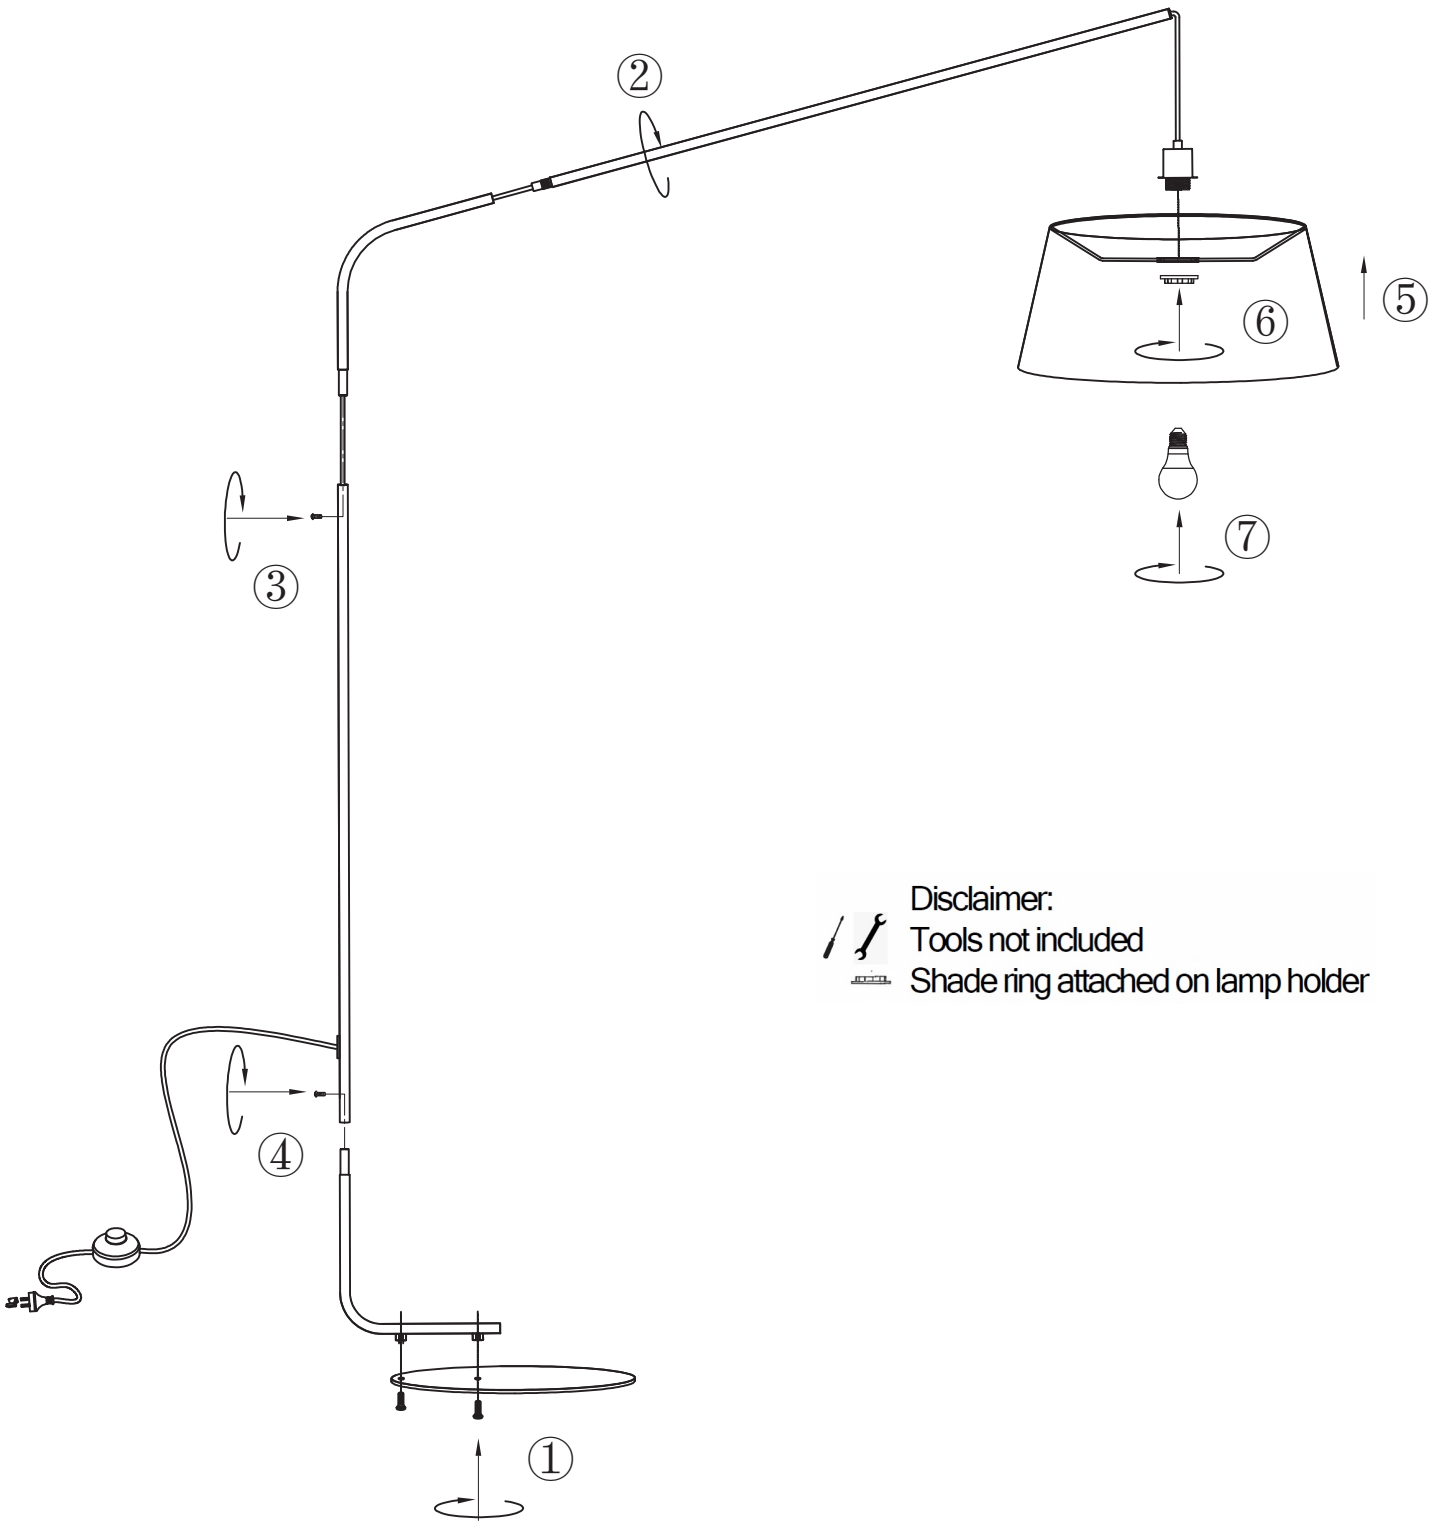

ITEM NO.: DOWNEY FL

Disclaimer:  
Tools not included  
Shade ring attached on lamp holder

**Telbix.**

240V~50Hz 1x25wE27max.  
NOTE: GLOBE NOT INCLUDED

**IP20**