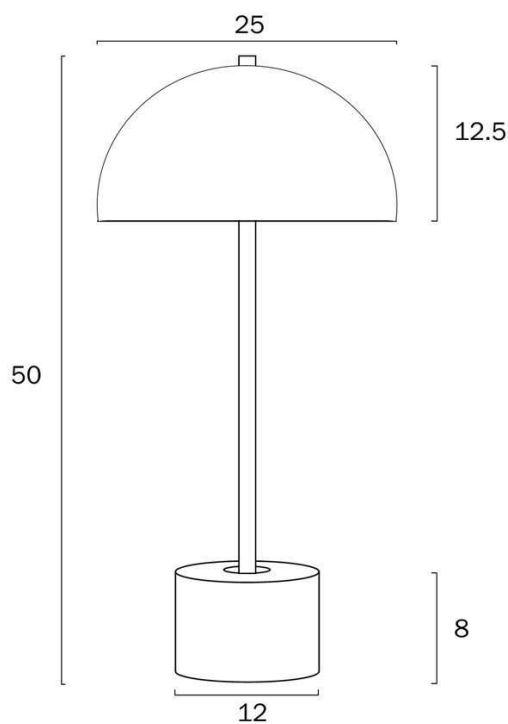

Specification

Voltage Input	240V
Wattage (max)	50
Wattage	25
Globe Type	E27
Globe / Light Source qty	2
Globe / Light Source included	No
Dimmable	Globe Dependant
Electrical Protection	CLASS II - DOUBLE INSULATED, EARTH NOT REQUIRED
IP rating	IP20
Lead and Plug	Yes
Approvals	RCM
Assembly Required	No
Box Contents	Instruction
Care Instructions	Do not use strong liquid cleaners,Wipe clean with a dry cloth
Replacement Warranty	*3 Years

Barcode

GTIN 9329501064399

Image -dimensions

Note: Dimensions are only a guide and may vary due to manufacturing variations.