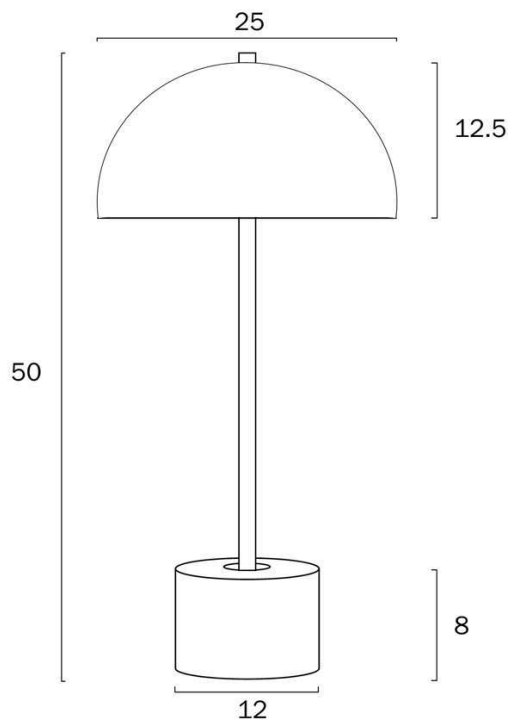

Specification

Voltage Input	240V
Wattage (max)	50
Wattage	25
Globe Type	E27
Globe / Light Source qty	2
Globe / Light Source included	No
Dimmable	Globe Dependant
Electrical Protection	CLASS II - DOUBLE INSULATED, EARTH NOT REQUIRED
IP rating	IP20
Lead and Plug	Yes
Approvals	RCM
Assembly Required	No
Box Contents	Instruction
Care Instructions	Do not use strong liquid cleaners,Wipe clean with a dry cloth
Replacement Warranty	*3 Years

Barcode

GTIN 9329501064528

Image -dimensions

Note: Dimensions are only a guide and may vary due to manufacturing variations.