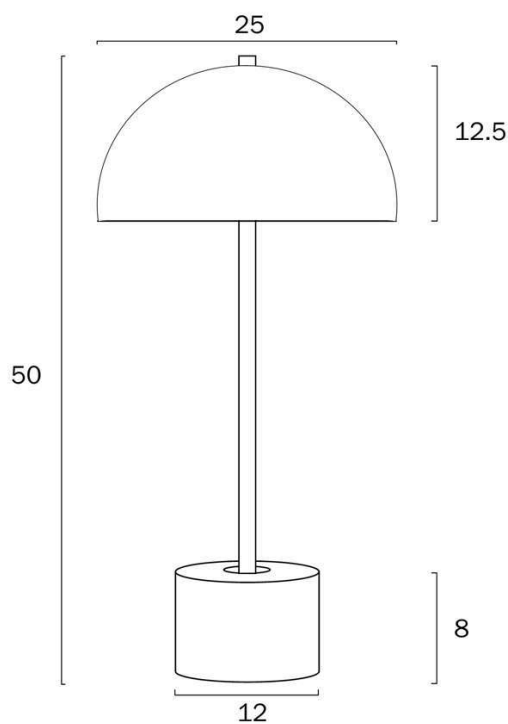

Specification

Voltage Input	240V
Wattage (max)	50
Wattage	25
Globe Type	E27
Globe / Light Source qty	2
Globe / Light Source included	No
Dimmable	Globe Dependant
Electrical Protection	CLASS II - DOUBLE INSULATED, EARTH NOT REQUIRED
IP rating	IP20
Lead and Plug	Yes
Approvals	RCM
Assembly Required	No
Box Contents	Instruction
Care Instructions	Do not use strong liquid cleaners,Wipe clean with a dry cloth
Replacement Warranty	*3 Years

Barcode

GTIN 9329501064535

Image -dimensions

Note: Dimensions are only a guide and may vary due to manufacturing variations.