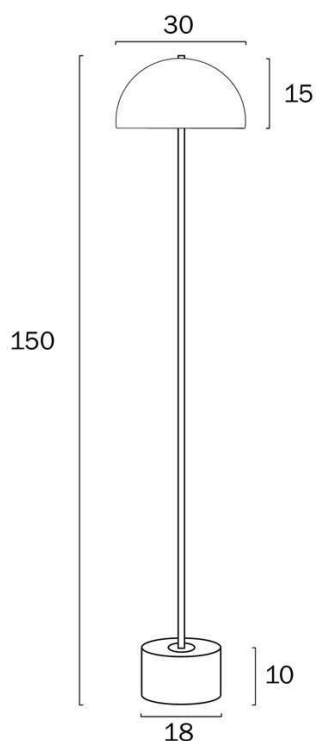

Wattage (max)	50
Wattage	25
Globe Type	E27
Globe / Light Source qty	2
Globe / Light Source included	No
Dimmable	Globe Dependant
Electrical Protection	CLASS II - DOUBLE INSULATED, EARTH NOT REQUIRED
IP rating	IP20
Lead and Plug	Yes
Approvals	RCM
Assembly Required	Yes
Box Contents	Instruction
Care Instructions	Do not use strong liquid cleaners,Wipe clean with a dry cloth
Replacement Warranty	*3 Years

Barcode

GTIN 9329501064511

Image -dimensions

Note: Dimensions are only a guide and may vary due to manufacturing variations.