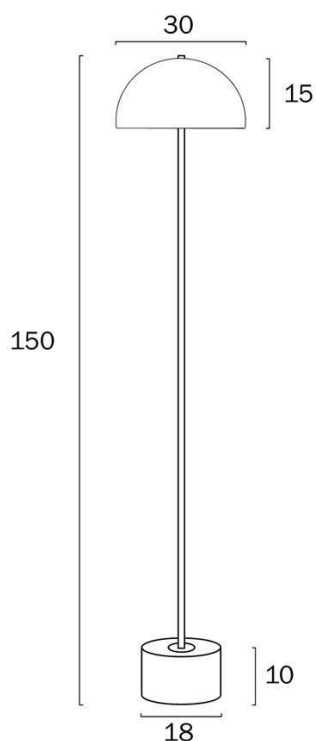

### Size

<b>Fixture Diameter (cm)</b>	30.0
<b>Fixture Height (cm)</b>	150.0
<b>Base Diameter (cm)</b>	15.0
<b>Shade Diameter (cm)</b>	30.0
<b>Cable Length (cm)</b>	200 (50+Foot Switch+150)

## Image -dimensions

Note: Dimensions are only a guide and may vary due to manufacturing variations.