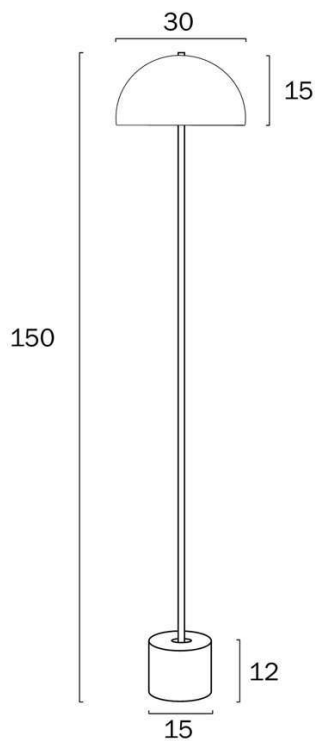

Specification

Voltage Input	240V
Wattage (max)	50
Wattage	25
Globe Type	E27
Globe / Light Source qty	2
Globe / Light Source included	No
Dimmable	Globe Dependant
Electrical Protection	CLASS II - DOUBLE INSULATED, EARTH NOT REQUIRED
IP rating	IP20
Lead and Plug	Yes
Approvals	RCM
Assembly Required	Yes
Box Contents	Instruction
Care Instructions	Do not use strong liquid cleaners,Wipe clean with a dry cloth
Replacement Warranty	*3 Years

Barcode

GTIN 9329501064382

Image -dimensions

Note: Dimensions are only a guide and may vary due to manufacturing variations.