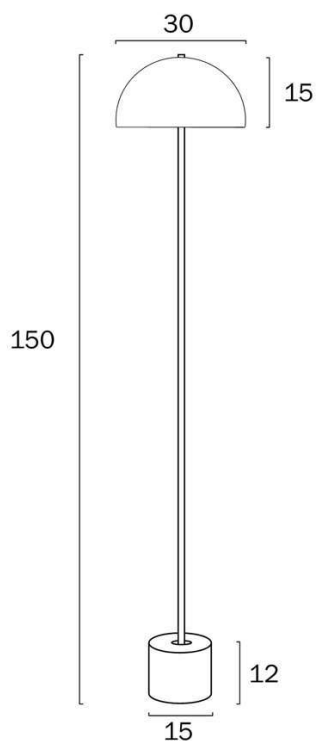

Specification

Voltage Input	240V
Wattage (max)	50
Wattage	25
Globe Type	E27
Globe / Light Source qty	2
Globe / Light Source included	No
Dimmable	Globe Dependant
Electrical Protection	CLASS II - DOUBLE INSULATED, EARTH NOT REQUIRED
IP rating	IP20
Lead and Plug	Yes
Approvals	RCM
Assembly Required	Yes
Box Contents	Instruction
Care Instructions	Do not use strong liquid cleaners,Wipe clean with a dry cloth
Replacement Warranty	*3 Years

Barcode

GTIN 9329501064405

Image -dimensions

Note: Dimensions are only a guide and may vary due to manufacturing variations.