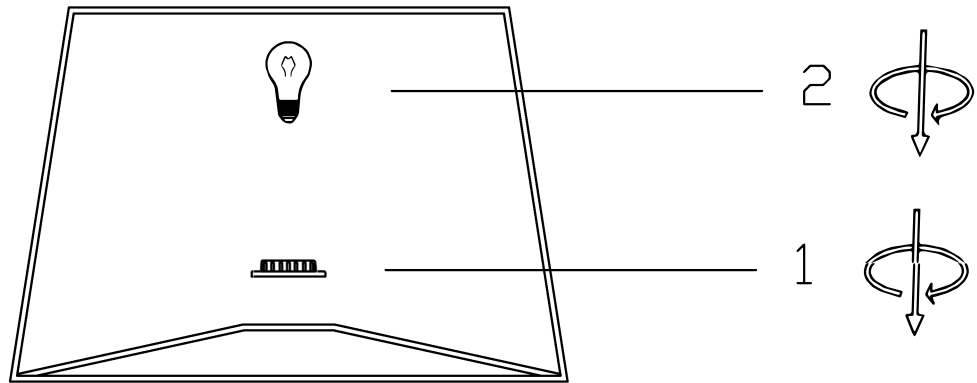

ITEM NO.:DEBI TL

240V~50Hz E27 Max.25W

NOTE:GLOBE NOT INCLUDED

Telbix.

- Disclaimer:
-  Tools not included
 -  Shade ring attached on lamp holder
 -  Globe(s) not included