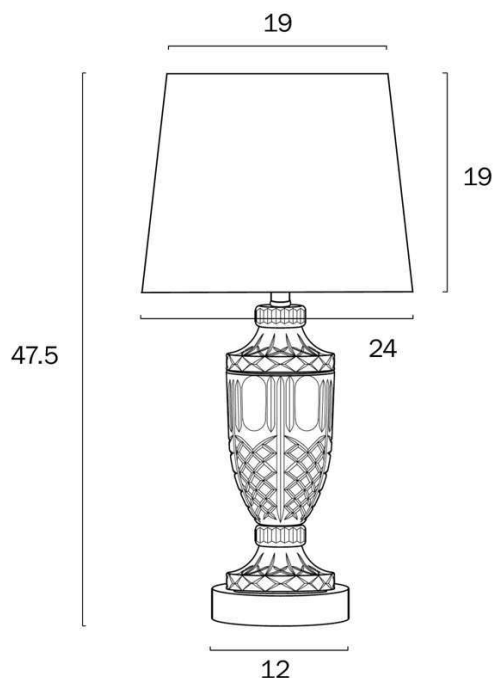

Wattage (max)	25
Globe Type	E27
Globe / Light Source qty	1
Globe / Light Source included	No
Electrical Protection	CLASS II - DOUBLE INSULATED, EARTH NOT REQUIRED
IP rating	IP20
Lead and Plug	Yes
Approvals	RCM
Assembly Required	Yes
Box Contents	Instruction
Care Instructions	Do not use strong liquid cleaners,Wipe clean with a dry cloth
Replacement Warranty	*3 Years

Barcode

GTIN 9329501064375

Image -dimensions

Note: Dimensions are only a guide and may vary due to manufacturing variations.