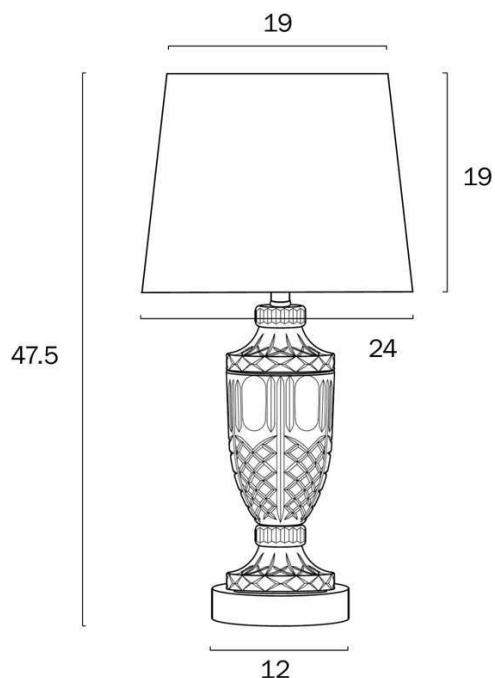

Wattage (max)	25
Globe Type	E27
Globe / Light Source qty	1
Globe / Light Source included	No
Electrical Protection	CLASS II - DOUBLE INSULATED, EARTH NOT REQUIRED
IP rating	IP20
Lead and Plug	Yes
Approvals	RCM
Assembly Required	Yes
Box Contents	Instruction
Care Instructions	Do not use strong liquid cleaners,Wipe clean with a dry cloth
Replacement Warranty	*3 Years

Barcode

GTIN 9329501064368

Image -dimensions

Note: Dimensions are only a guide and may vary due to manufacturing variations.