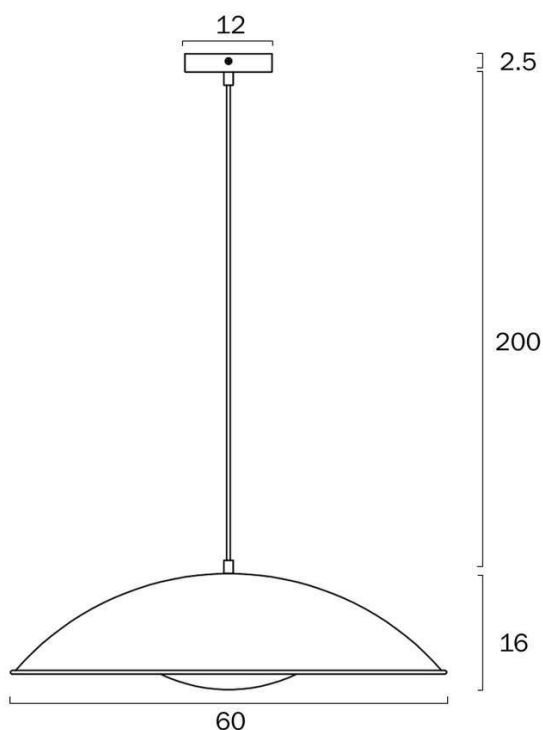

Dimmable	Globe Dependant
Electrical Protection	CLASS I - HIGH VOLTAGE, EARTH REQUIRED
IP rating	IP20
Lead and Plug	No
Approvals	RCM
Assembly Required	No
Installation Required	Yes (by Licensed Electrician only)
Care Instructions	Do not use strong liquid cleaners, Wipe clean with a dry cloth
Replacement Warranty	*3 Years

Barcode

GTIN 9329501069981

Image -dimensions

Note: Dimensions are only a guide and may vary due to manufacturing variations.