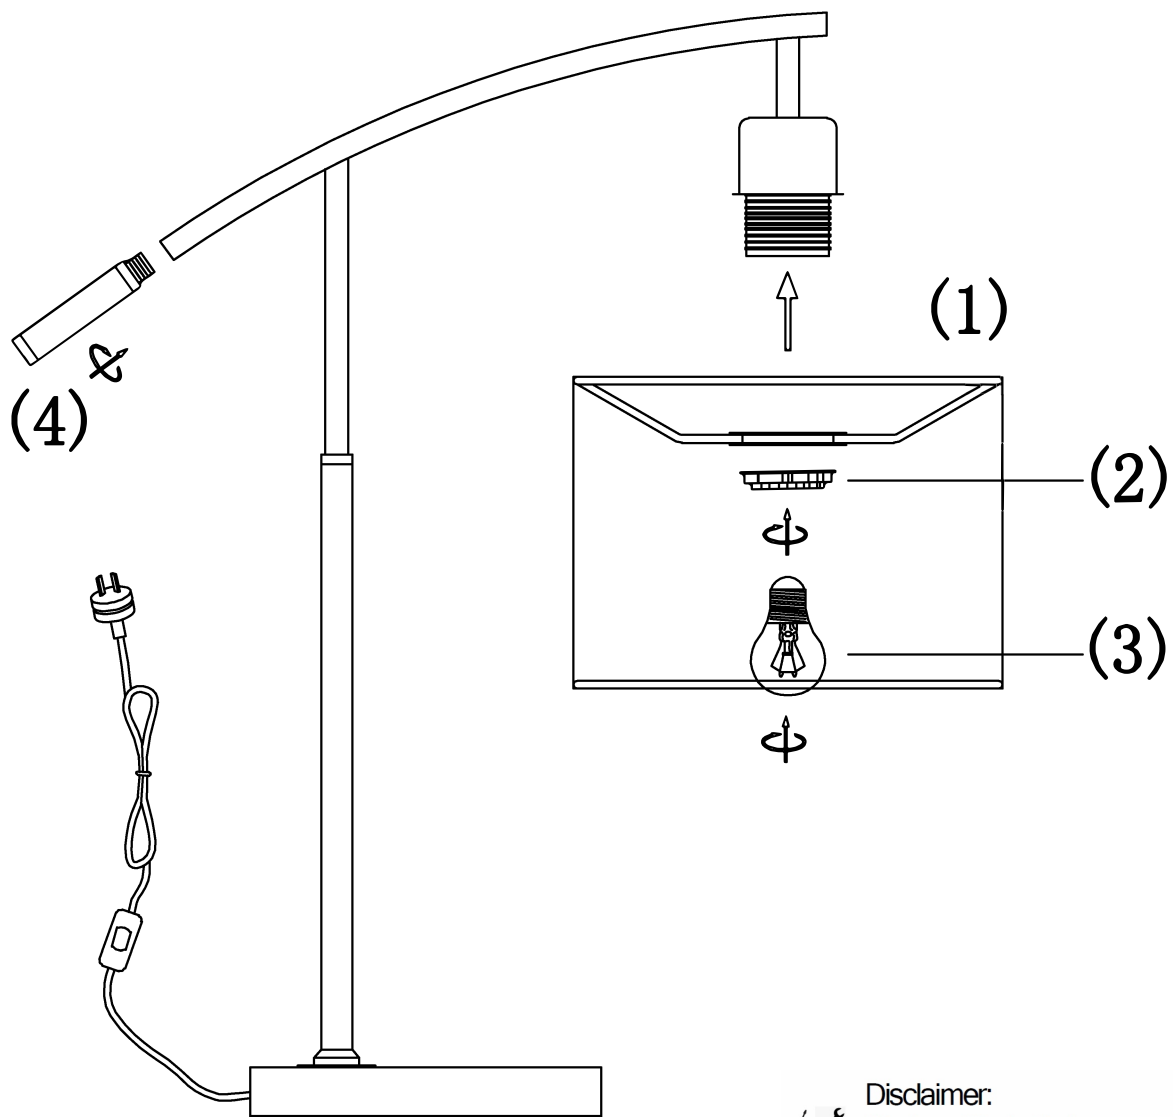

ITEMNO.: CRUZ TL

- Disclaimer:
-  Tools not included
 -  Shade ring attached on lamp holder
 -  Globe(s) not included

Telbix.

240V ~ 50Hz E27 Max.25W x1

NOTE: GLOBE NOT INCLUDED