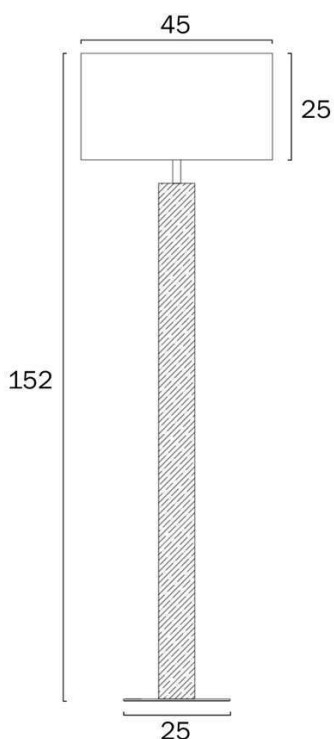

Size

Fixture Diameter (cm)	45.0
Fixture Width (cm)	45.0
Fixture Height (cm)	152.0
Base Diameter (cm)	25.0
Shade Diameter (cm)	45.0
Shade Height (cm)	25.0
Height Adjustable?	No
Cable Length (cm)	200 (50+Foot Switch+150)

Specification

Voltage Input	240V
Total Wattage (max)	25
Globe Type	E27
Globe / Light Source qty	1

All representations within this document are subject to copyright. ELECTRICAL INSTALLATIONS MUST BE PERFORMED BY A QUALIFIED ELECTRICAL CONTRACTOR AND INSTALLED IN ACCORDANCE WITH AS/NZS 3000.
NOTE : All images , descriptions and dimensions are indicative. Please check latest version of item detail on Telbix website prior to ordering or installation.

Barcode

GTIN 9329501070864

Image -dimensions

Note: Dimensions are only a guide and may vary due to manufacturing variations.