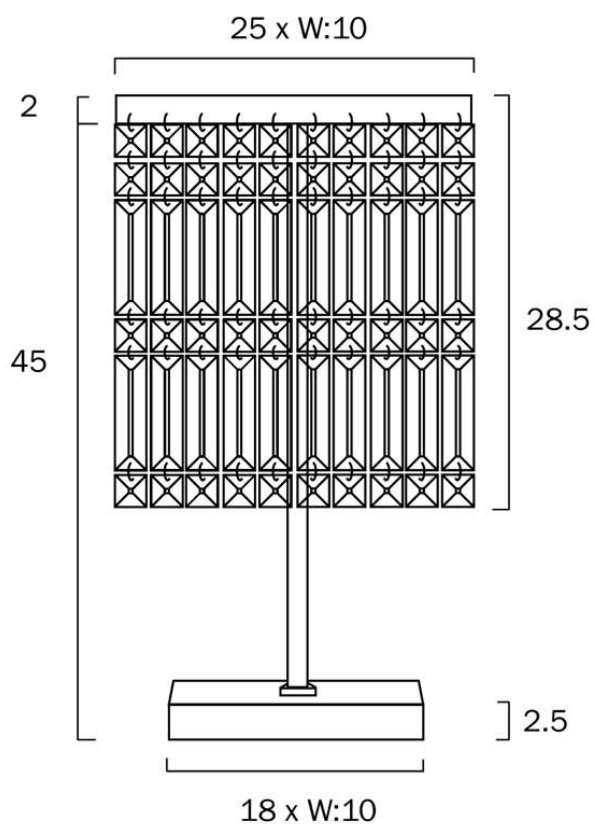

IP rating	IP20
Lead and Plug	Yes
Approvals	AS/NZ 3000
Assembly Required	Yes
Box Contents	Instruction
Care Instructions	Do not use strong liquid cleaners,Wipe clean with a dry cloth
Warranty	3 Years

Barcode

GTIN 9329501060827

Image -dimensions