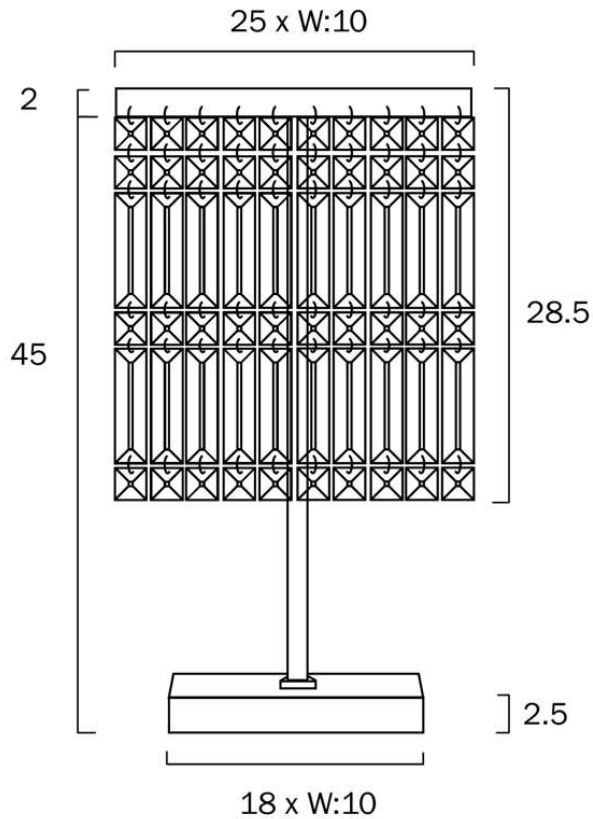

IP rating	IP20
Lead and Plug	Yes
Approvals	AS/NZ 3000
Assembly Required	Yes
Box Contents	Instruction
Care Instructions	Do not use strong liquid cleaners,Wipe clean with a dry cloth
Warranty	3 Years

Barcode

GTIN 9329501060834

Image -dimensions

All representations within this document are subject to copyright. ELECTRICAL INSTALLATIONS MUST BE PERFORMED BY A QUALIFIED ELECTRICAL CONTRACTOR AND INSTALLED IN ACCORDANCE WITH AS/NZS 3000.
NOTE : All images , descriptions and dimensions are indicative. Please check latest version of item detail on Telbix website prior to ordering or installation.