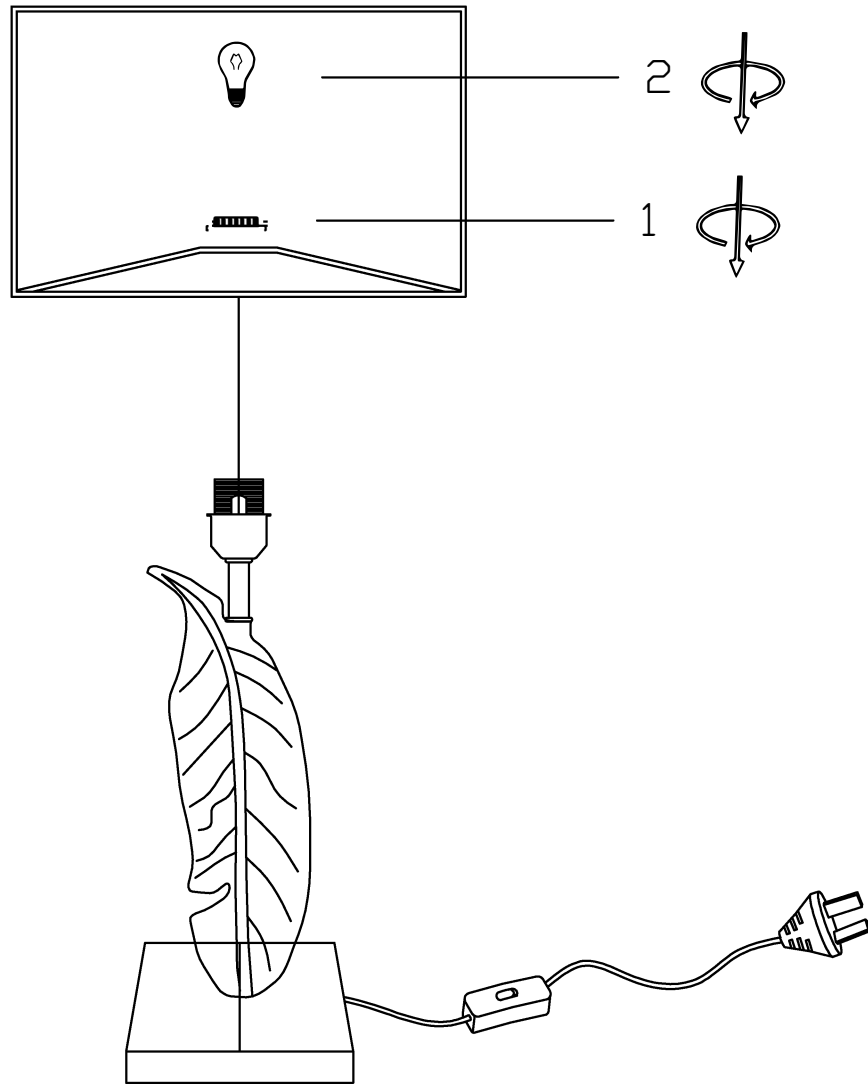

ITEM NO.: CAYO TL

240V~50Hz E27 Max.25W

NOTE:GLOBE NOT INCLUDED

Telbix.

Disclaimer:
/  Tools not included
 Shade ring attached on lamp holder
 Globe(s) not included