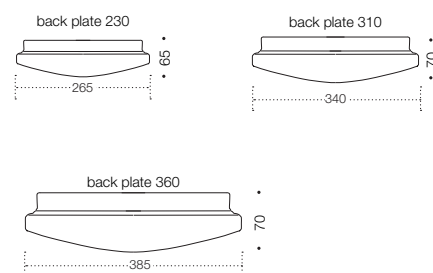

Cassia

Specifications

Type	Oyster
Light Source	LED
Lumen	1000/1500/2400
Colour Temp	CCT
Wattage	12w/18w/28w
Dimmable	No
CRI	>84
Power Factor	>0.9
Beam Angle	120
Warranty	3 years*

Colours

Opal Matt

Codes

Cassia OY260-3C

Cassia OY340-3C

Cassia OY385-3C

Measurements

Product Approvals