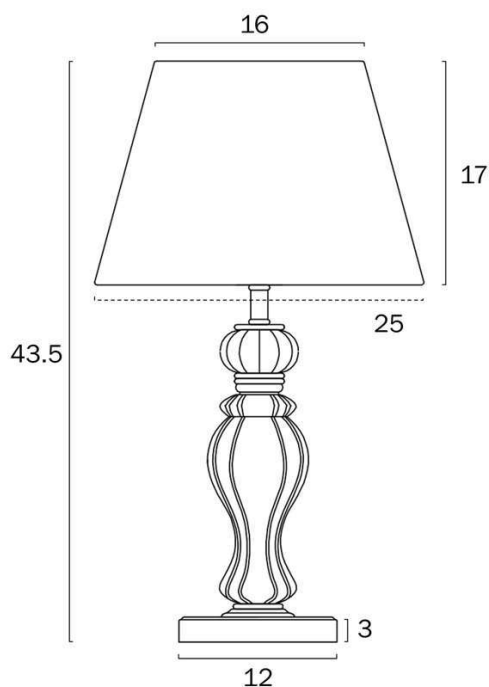

Specification

Voltage Input	240V
Total Wattage (max)	25
Globe Type	E27
Globe / Light Source qty	1
Globe / Light Source included	No
Dimmable	Globe Dependant
Electrical Protection	CLASS II - DOUBLE INSULATED, EARTH NOT REQUIRED
IP rating	IP20
Lead and Plug	Yes
Approvals	RCM
Assembly Required	Yes
Care Instructions	Do not use strong liquid cleaners, Wipe clean with a dry cloth
Replacement Warranty	*3 Years

Barcode

GTIN 9329501068175

Image -dimensions

Note: Dimensions are only a guide and may vary due to manufacturing variations.