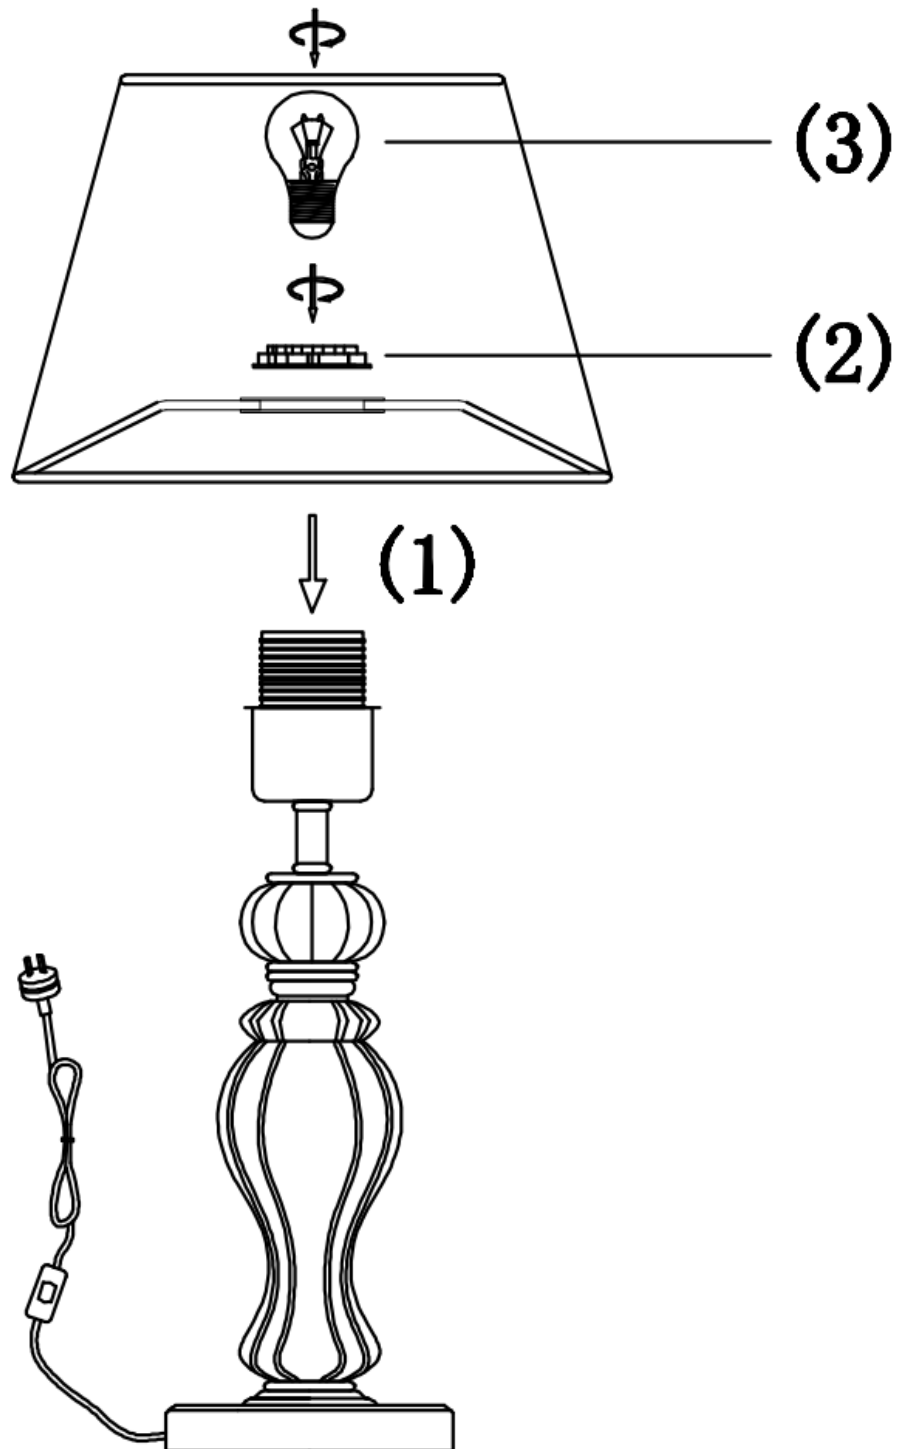

# ITEM NO.: CADIZ TL

240V~50Hz E27 Max.25W x1

NOTE: GLOBE NOT INCLUDED

# Telbix.

Disclaimer:  
/  Tools not included  
 Shade ring attached on lamp holder  
 Globe(s) not included