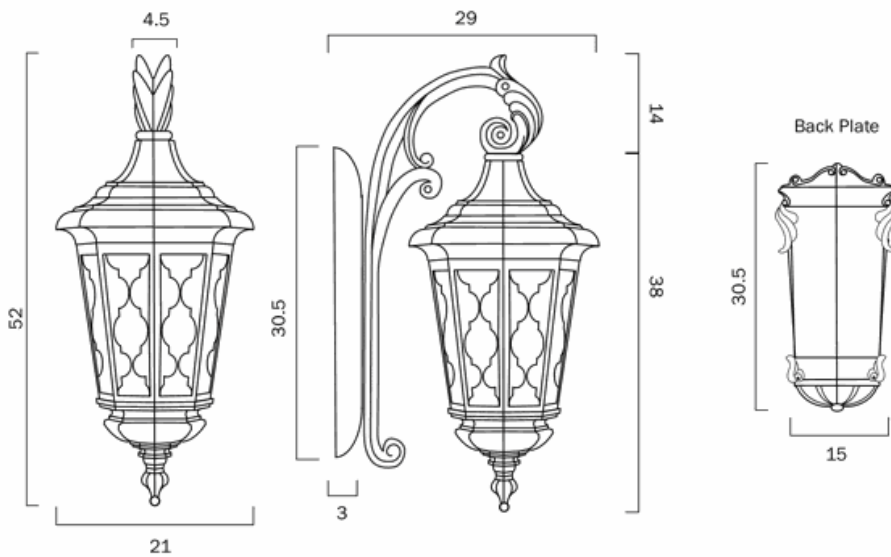

Data Sheet

Telbix.

Lead and Plug No

Barcode

GTIN 9329501056493

Pricing

PRICE - RRP incGST 139.0

Image -dimensions

All representations within this document are subject to copyright. ELECTRICAL INSTALLATIONS MUST BE PERFORMED BY A QUALIFIED ELECTRICAL CONTRACTOR AND INSTALLED IN ACCORDANCE WITH AS/NZS 3000.
NOTE : All images , descriptions and dimensions are indicative. Please check latest version of item detail on Telbix website prior to ordering or installation.