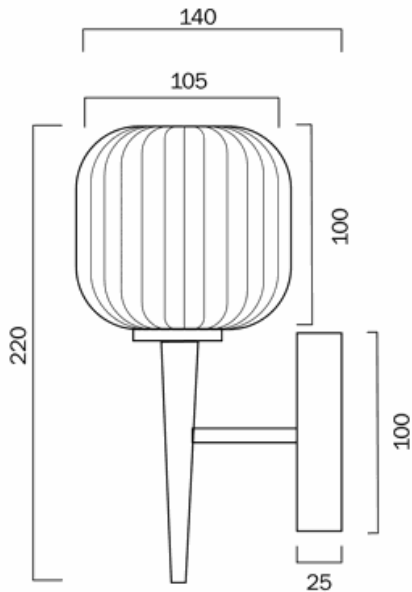

Color Kelvin	3000k
Color Rendering	>80
Dimmable	No
IP rating	IP20
Warranty	3

Pricing

PRICE - RRP incGST	105.0

Image -dimensions