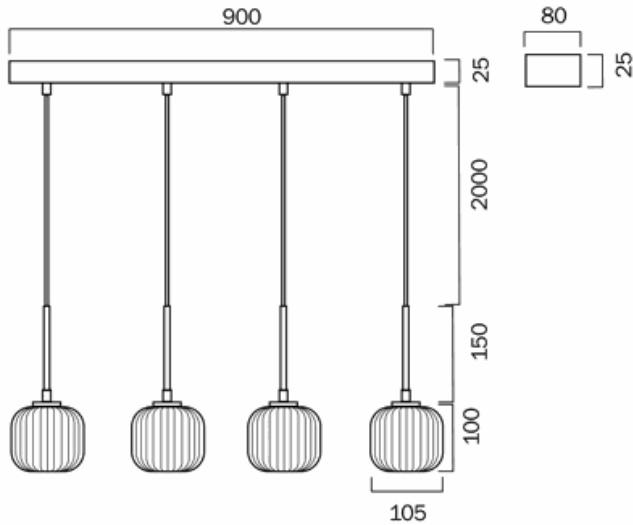

Last modification 2021-02-26

BOBO PE04-AGOM

Overview

Item Type	Pendants (PE)
Mounting	Surface
Suspension Type	Cable

Color / Material

Diffuser Colour	Opal Matt
Diffuser Material	Glass

Specification

Globe Type	G9
Globe / Light Source qty	4
Globe / Light Source included	Yes

Data Sheet

Color Kelvin	3000k
Color Rendering	>80
Dimmable	No
IP rating	IP20
Warranty	3

Pricing

PRICE - RRP incGST	389.0
--------------------	-------

Image -dimensions

Last modification 2021-02-26

BOBO PE04-BKSM