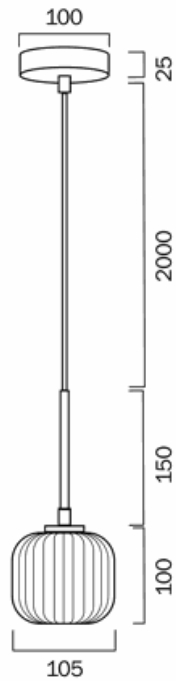

Specification

Globe Type	G9
Globe / Light Source qty	1
Globe / Light Source included	Yes
Color Kelvin	3000k
Color Rendering	>80
Dimmable	No
IP rating	IP20
Warranty	3

Pricing

PRICE - RRP incGST	89.9

Image -dimensions