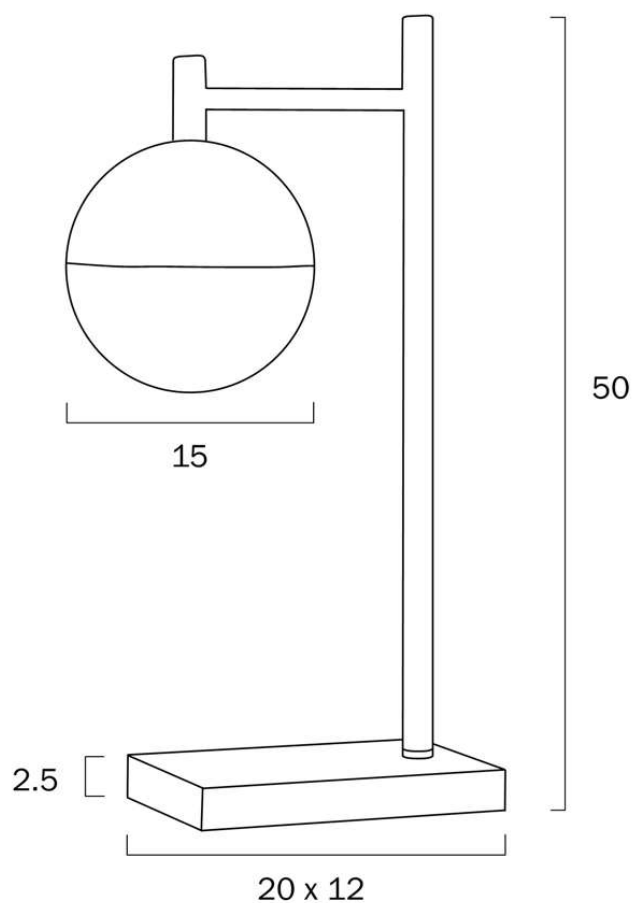

Wattage (max)	25
Globe Type	E27
Globe / Light Source qty	1
Globe / Light Source included	No
Dimmable	Globe Dependant
Electrical Protection	CLASS II - DOUBLE INSULATED, EARTH NOT REQUIRED
IP rating	IP20
Lead and Plug	Yes
Approvals	AS/NZ 3000
Assembly Required	Yes
Box Contents	Instruction
Care Instructions	Do not use strong liquid cleaners,Wipe clean with a dry cloth
Warranty	3 Years

Barcode

GTIN 9329501061039

Image -dimensions