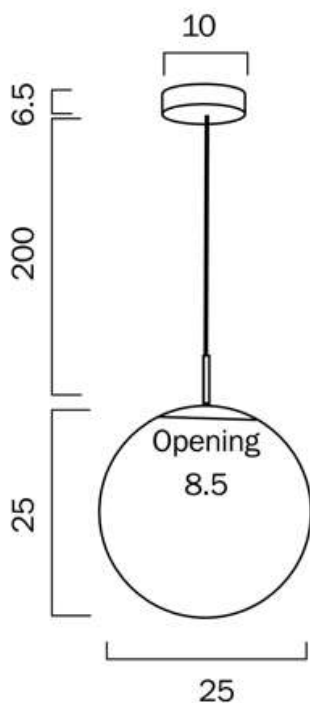

Globe / Light Source qty	1
Globe / Light Source included	No
Beam Angle	360
IP rating	IP20
Lead and Plug	No
Approvals	AS/NZS 60598.1.2003
Assembly Required	Yes
Box Contents	Basic mounting screws, Instruction
Installation Required	Yes (by Licensed Electrician only)
Care Instructions	Do not use strong liquid cleaners, Wipe clean with a dry cloth
Warranty	3 Years
Globe type recommended	E27 - G A609E27OP860D, E27 - G A609E27OP840D, E27 - G A609E27OP830D

Barcode

GTIN 9329501061589

Image -dimensions