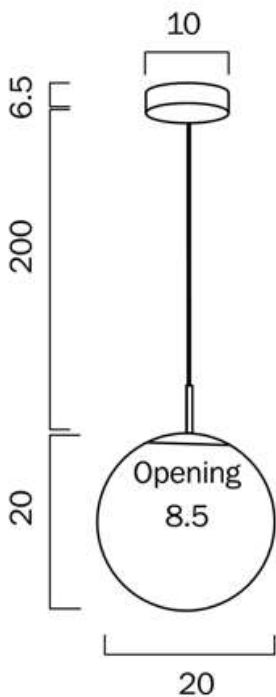

Globe Type	E27
Globe / Light Source qty	1
Globe / Light Source included	No
Beam Angle	360
IP rating	IP20
Lead and Plug	No
Approvals	AS/NZS 60598.1.2003
Assembly Required	Yes
Box Contents	Basic mounting screws,Instruction
Installation Required	Yes (by Licensed Electrician only)
Care Instructions	Do not use strong liquid cleaners,Wipe clean with a dry cloth
Warranty	3 Years
Globe type recommended	E27 - G A609E27OP860D,E27 - G A609E27OP840D,E27 - G A609E27OP830D

Barcode

GTIN 9329501061565

Image -dimensions