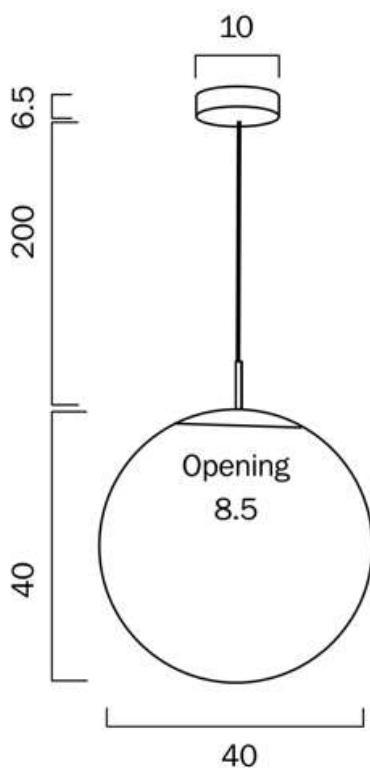

Globe / Light Source qty	1
Globe / Light Source included	No
Beam Angle	360
IP rating	IP20
Lead and Plug	No
Approvals	AS/NZS 60598.1.2003
Assembly Required	Yes
Box Contents	Basic mounting screws,Instruction
Installation Required	Yes (by Licensed Electrician only)
Care Instructions	Do not use strong liquid cleaners,Wipe clean with a dry cloth
Warranty	3 Years
Globe type recommended	E27 - G A609E27OP860D,E27 - G A609E27OP840D,E27 - G A609E27OP830D

Barcode

GTIN 9329501061626

Image -dimensions