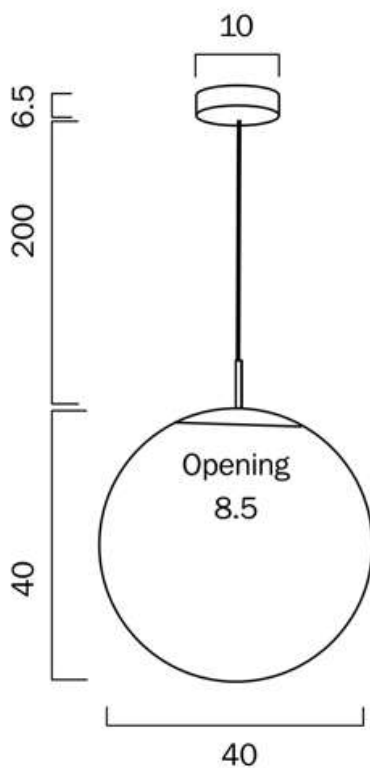

Globe Type	E27
Globe / Light Source qty	1
Globe / Light Source included	No
Beam Angle	360
IP rating	IP20
Lead and Plug	No
Approvals	AS/NZS 60598.1.2003
Assembly Required	Yes
Box Contents	Basic mounting screws,Instruction
Installation Required	Yes (by Licensed Electrician only)
Care Instructions	Do not use strong liquid cleaners,Wipe clean with a dry cloth
Warranty	3 Years
Globe type recommended	E27 - G A609E27OP860D,E27 - G A609E27OP840D,E27 - G A609E27OP830D

Barcode

GTIN 9329501061633

Image -dimensions