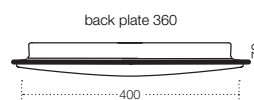

Measurements