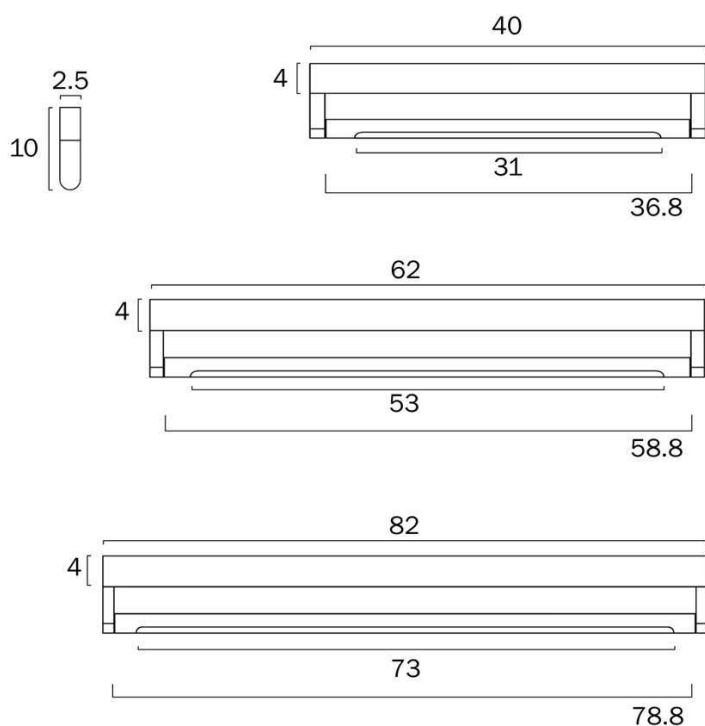

Size

Fixture Width (cm)	82.0
Fixture Height (cm)	2.5
Fixture Projection (cm)	10.0

Specification

Voltage Input	240V
Total Wattage (max)	20
Globe Type	LED integrated SMD
Globe / Light Source included	Yes
Lumens	2105
Color Temperature	Warm White; Natural White; Cool White
Color Kelvin	3 CCT (3000k - 4000k - 5000k)
Color Rendering	>83
Dimmable	No
Electrical Protection	CLASS I - HIGH VOLTAGE, EARTH REQUIRED

Barcode

GTIN 9329501067161

Image -dimensions

Note: Dimensions are only a guide and may vary due to manufacturing variations.

Last modification 2024-02-23

ARVIN WB80-BK3C
9329501067147

The Arvin Vanity Wall Light effortlessly combines style and functionality, available in three sizes to suit various spaces. Crafted from durable aluminum, its sleek design is enhanced by a choice of finishes in antique gold, black, and chrome. The integrated LED technology ensures energy-efficient illumination, making it an ideal choice for modern interiors seeking a sophisticated and contemporary lighting solution.