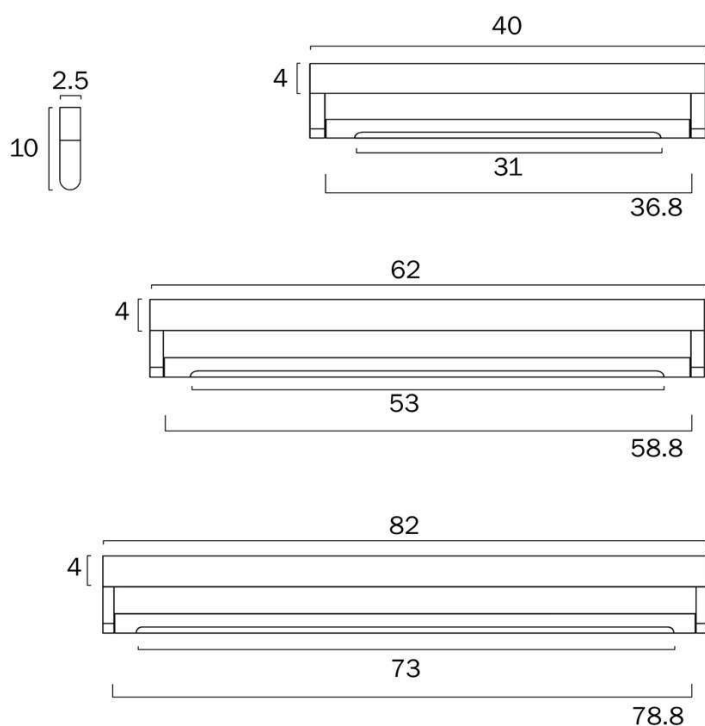

IP rating	IP44
Lead and Plug	No
Approvals	RCM
Installation Required	Yes (by Licensed Electrician only)
Care Instructions	Do not use strong liquid cleaners, Wipe clean with a dry cloth
Replacement Warranty	*3 Years

Barcode

GTIN 9329501067154

Image -dimensions

Note: Dimensions are only a guide and may vary due to manufacturing variations.