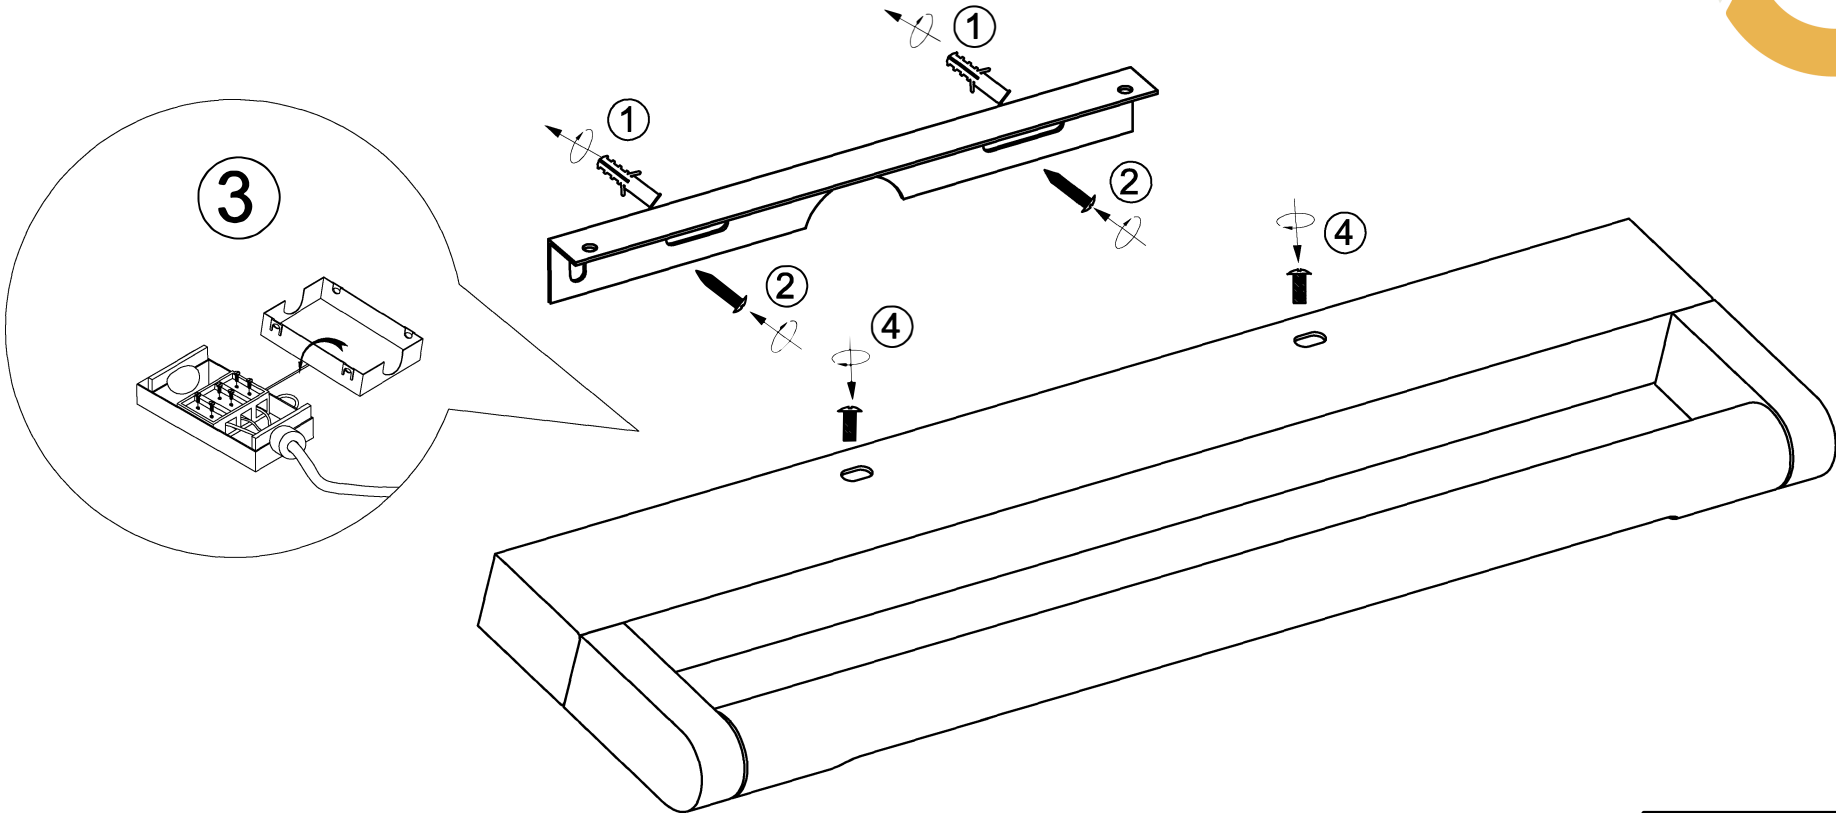

ITEM NO.:ARVIN WB80

Telbix.

240V ~ 50Hz LED 20W 3000K-4000K-5000K

IMPORTANT
Must be installed by a qualified electrical contractor.
Install in accordance with AS/NSZ3000