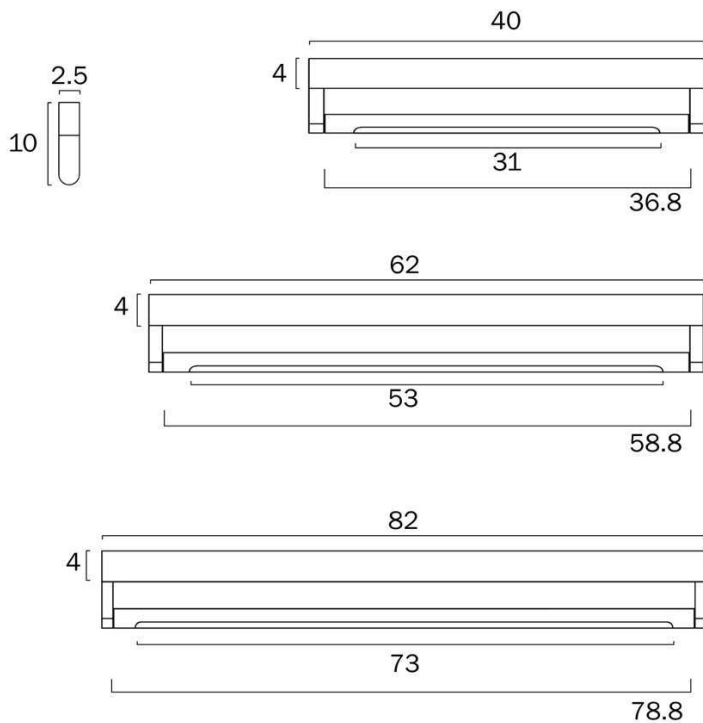

IP rating	IP44
Lead and Plug	No
Approvals	RCM
Installation Required	Yes (by Licensed Electrician only)
Care Instructions	Do not use strong liquid cleaners, Wipe clean with a dry cloth
Replacement Warranty	*3 Years

Barcode

GTIN 9329501067093

Image -dimensions

Note: Dimensions are only a guide and may vary due to manufacturing variations.