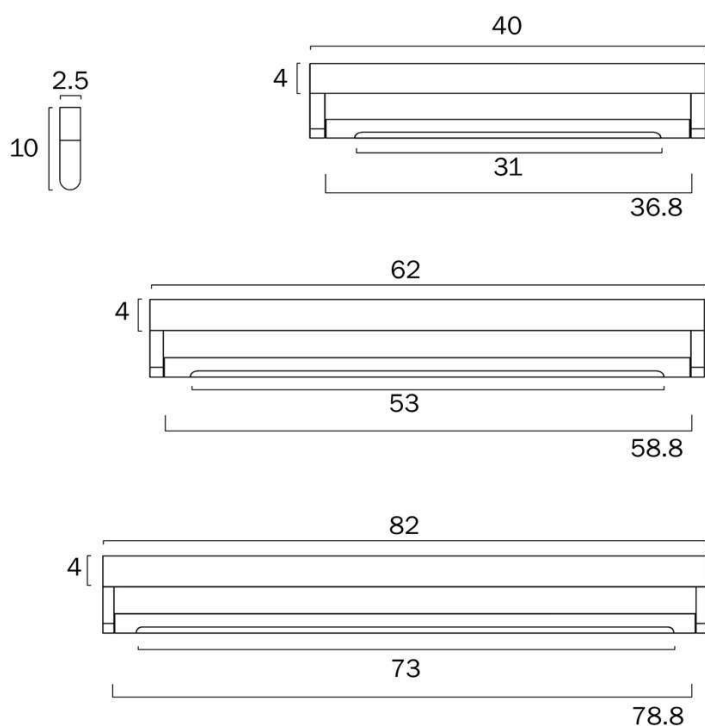

IP rating	IP44
Lead and Plug	No
Approvals	RCM
Installation Required	Yes (by Licensed Electrician only)
Care Instructions	Do not use strong liquid cleaners, Wipe clean with a dry cloth
Replacement Warranty	*3 Years

Barcode

GTIN 9329501067086

Image -dimensions

Note: Dimensions are only a guide and may vary due to manufacturing variations.