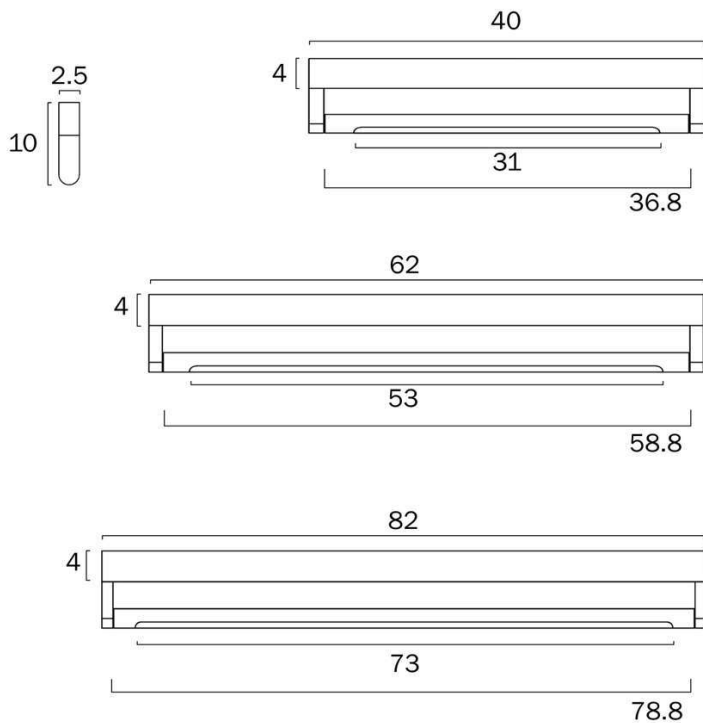

Size

Fixture Width (cm)	40.0
Fixture Height (cm)	2.5
Fixture Projection (cm)	10.0

Specification

Voltage Input	240V
Total Wattage (max)	8
Globe Type	LED integrated SMD
Globe / Light Source included	Yes
Lumens	519
Color Temperature	Warm White; Natural White; Cool White
Color Kelvin	3 CCT (3000k - 4000k - 5000k)
Color Rendering	>83
Dimmable	No
Electrical Protection	CLASS I - HIGH VOLTAGE, EARTH REQUIRED

Barcode

GTIN 9329501067109

Image -dimensions

Note: Dimensions are only a guide and may vary due to manufacturing variations.

Last modification 2024-02-23

ARVIN WB40-BK3C
9329501067086

The Arvin Vanity Wall Light effortlessly combines style and functionality, available in three sizes to suit various spaces. Crafted from durable aluminum, its sleek design is enhanced by a choice of finishes in antique gold, black, and chrome. The integrated LED technology ensures energy-efficient illumination, making it an ideal choice for modern interiors seeking a sophisticated and contemporary lighting solution.