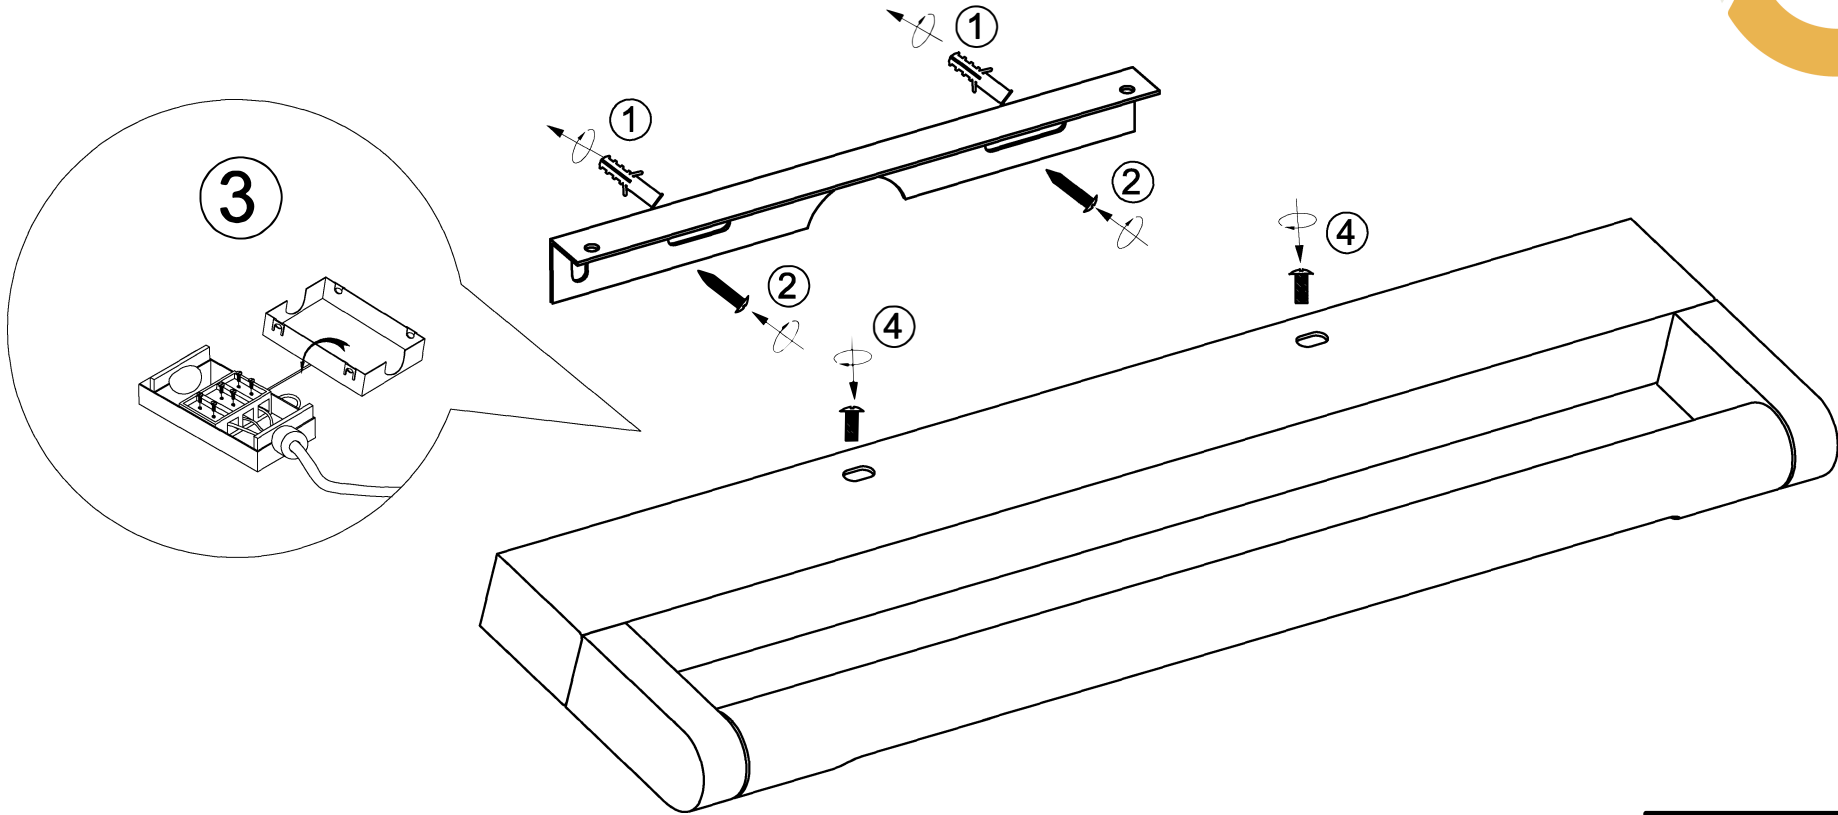

ITEM NO.:ARVIN WB40

Telbix.

240V ~ 50Hz LED 8W 3000K-4000K-5000K

IMPORTANT
Must be installed by a qualified electrical contractor.
Install in accordance with AS/NSZ3000