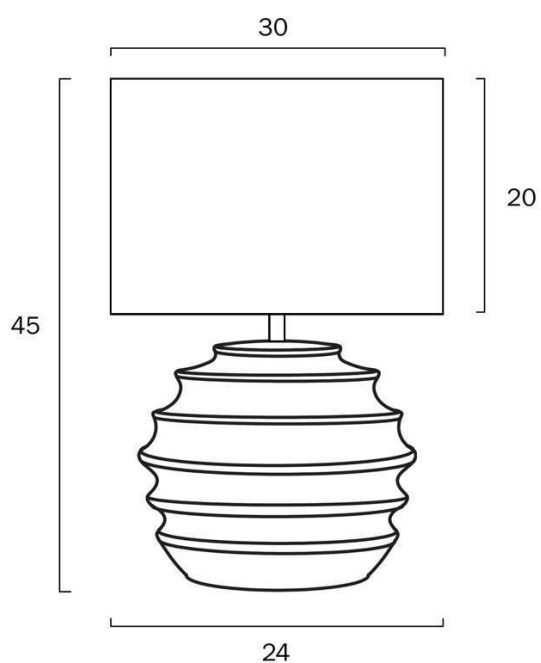

Electrical Protection	CLASS II - DOUBLE INSULATED, EARTH NOT REQUIRED
IP rating	IP20
Lead and Plug	Yes
Approvals	RCM
Assembly Required	Yes
Box Contents	Instruction
Care Instructions	Do not use strong liquid cleaners,Wipe clean with a dry cloth
Warranty	3 Years

Barcode

GTIN 9329501059784

Image -dimensions

Note: Dimensions are only a guide and may vary due to manufacturing variations.