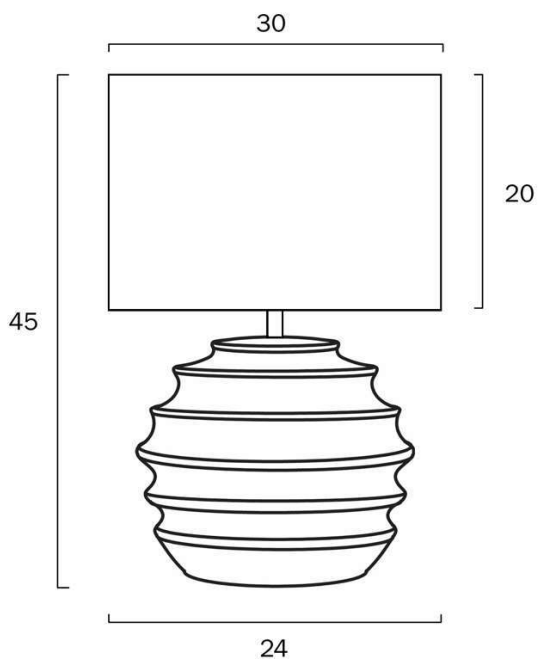

## Size

<b>Fixture Diameter (cm)</b>	30.0
<b>Fixture Height (cm)</b>	45.0
<b>Base Diameter (cm)</b>	24.0
<b>Shade Diameter (cm)</b>	30.0
<b>Shade Height (cm)</b>	20.0
<b>Cable Length (cm)</b>	180 (30+Inline Switch+150)

## Specification

<b>Voltage Input</b>	240V
<b>Wattage (max)</b>	25
<b>Globe Type</b>	E27
<b>Globe / Light Source qty</b>	1
<b>Globe / Light Source included</b>	No

All representations within this document are subject to copyright. ELECTRICAL INSTALLATIONS MUST BE PERFORMED BY A QUALIFIED ELECTRICAL CONTRACTOR AND INSTALLED IN ACCORDANCE WITH AS/NZS 3000.  
NOTE : All images , descriptions and dimensions are indicative. Please check latest version of item detail on Telbix website prior to ordering or installation.

## Image -dimensions

Note: Dimensions are only a guide and may vary due to manufacturing variations.