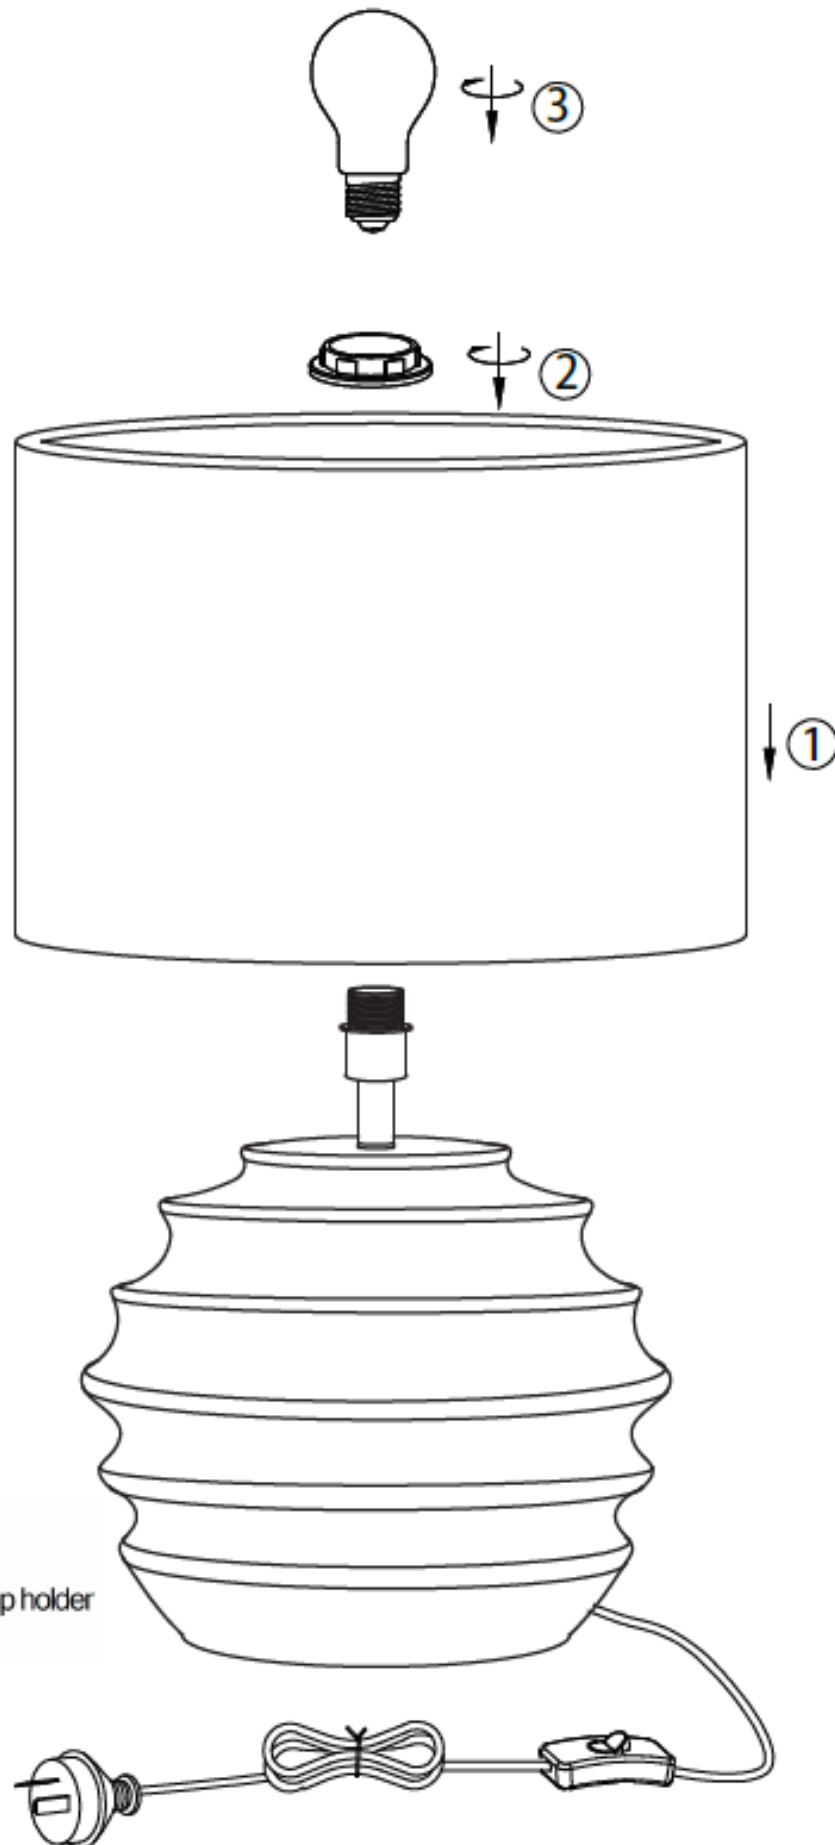

ITEMNO.:ARAS TL

Disclaimer:

 Tools not included

 Shade ring attached on lamp holder

 Globe(s) not included

240V ~ 50Hz E27 Max.25W x1

NOTE: GLOBE NOT INCLUDED

Telbix.