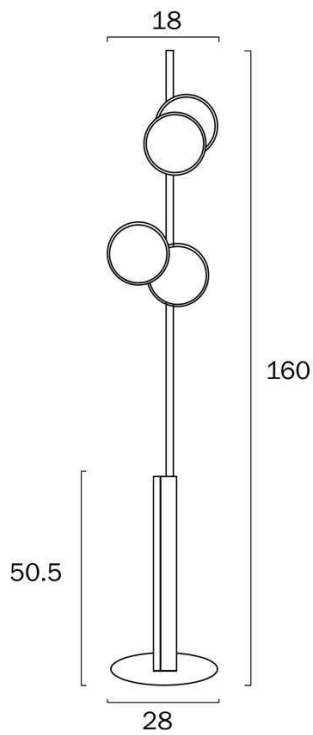

Overview

Family name	Amparo
Categories	Floor Lamps
Switch	Foot Switch
Usage	Indoor Lighting
ERAC Product Registration	SAA-210304-EA

Color / Material

Fixture Color	Black
Fixture Material	Metal
Base Color	Black
Base Material	Metal
Cable Color	Black
Cable Material	PVC

Size

Fixture Diameter (cm)	28.0
Fixture Height (cm)	160.0

Specification

Voltage Input	240V
Wattage (max)	12
Wattage	6
Globe Type	G9
Globe / Light Source qty	2
Globe / Light Source included	No
Dimmable	Globe Dependant
Electrical Protection	CLASS II - DOUBLE INSULATED, EARTH NOT REQUIRED
IP rating	IP20

Image -dimensions

Note: Dimensions are only a guide and may vary due to manufacturing variations.