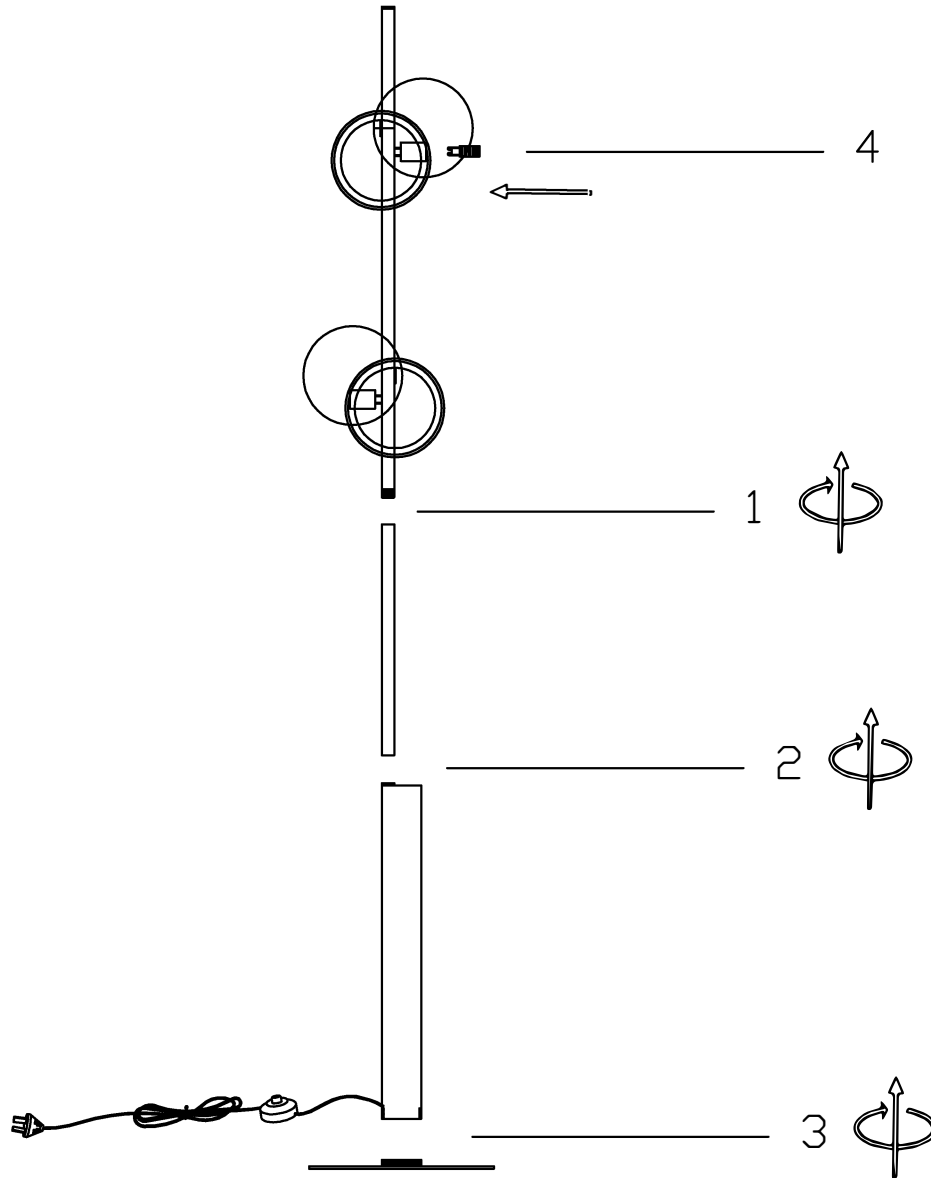

ITEM NO.: AMPARO FL

240V~50Hz G9 Max.6Wx2

NOTE:GLOBE NOT INCLUDED

Telbix.

Disclaimer:
/  Tools not included
 Shade ring attached on lamp holder
 Globe(s) not included