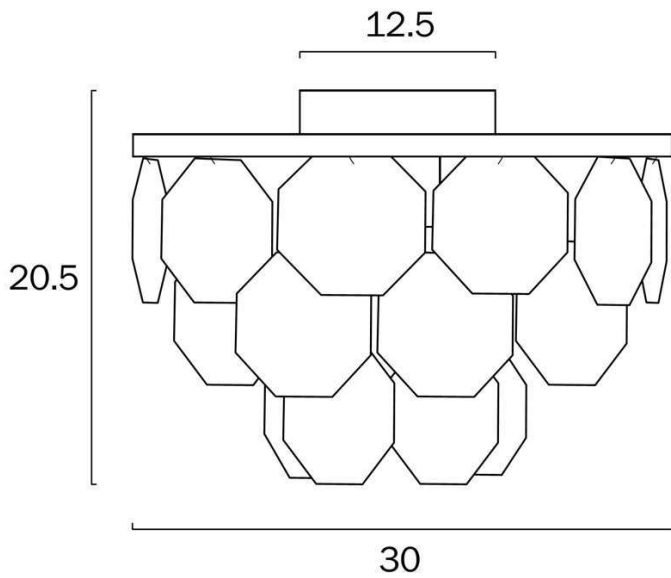

Installation Required	Yes (DIY)
Care Instructions	Do not use strong liquid cleaners,Wipe clean with a dry cloth
Warranty	3 Years

Barcode

GTIN 9329501051702

Image -dimensions