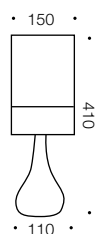

Akira

Specifications

Type	Table Lamp
Light Source	25w E14 max
Globe	Not included
Warranty	1 year*

Codes

Akira TL-BK/CH	Akira TL-WH/CH
Akira TL-BK/CP	Akira TL-WH/CP
Akira TL-BK/OAK	Akira TL-WH/OAK

Colours

Measurements