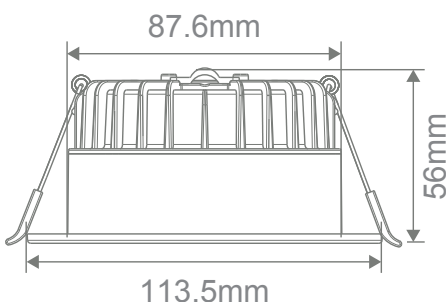

Diagrams / Additional

Item No.	Variant	Colour	CCT
SWAP-8-DEEP	21445	Wht/Wht	TRIO
	21446	Blk/Blk	
	21447	Wht/Gunmetal	
	21448	Wht/Gold	
	21449	Wht/Chrome