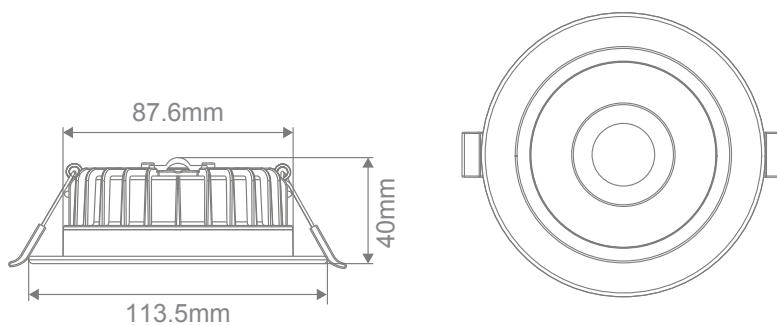

Swap-8-Step LED Tricolour Downlight

Description

The SWAP range of LED downlights incorporates cost saving materials to produce a cost effective and well performing downlight without compromising on quality. Bright output 8W LED recessed downlight with a range of different fascia options to complement a variety of applications and colour schemes. All complete with clear lens, dimmable LED driver with flex & plug. Fully dimmable with suitable dimmers. 3-CCT Tri-colour Switchable from Warm White 3000K, 4000K Neutral White or White 5700K colour temperature options. Backed by a Five Year Residential Warranty. The SWAP-STEP Series features a step deep-set frame, with the choice of three fascia trim colours: White, Black and Satin Chrome.

Specification Features

Input Voltage:	240V AC
Power (W):	8W
IP rating (IP):	IP44
IK Rating (IK):	IK05
Lumens (lm):	Warm White 3000K - 800lm Neutral White 4000K - 900lm White 5700K - 850lm
LED type:	SMD
CCT:	3000K - 4000K - 5700K (switchable)
CRI:	≥80
Beam angle (°):	60°
Dimmable:	Yes
Lifespan (hrs):	35,000hrs
Cutout (Ø):	Ø90-100mm

Diagrams / Additional

Cutout: Ø90mm - 100mm

Item No.	Variant			CCT
	Wht	Blk	Sn	
SWAP-8-STEP	21451	21452	21453	TRIO