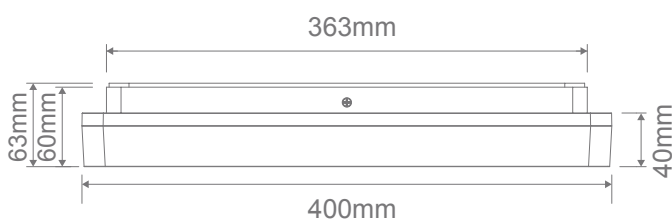

Diagrams / Additional

Item No.	Variant	Colour
SUNSET-SQR-400	20888	White