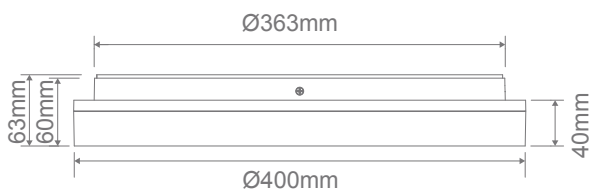

Diagrams / Additional

Item No.	Variant	Colour
SUNSET-RND-400	20882	White