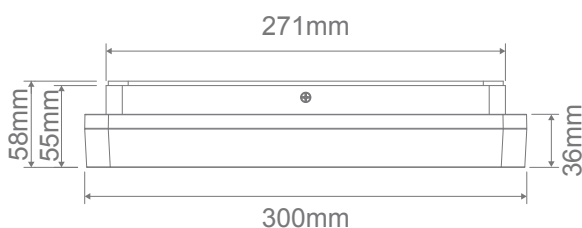

Diagrams / Additional

Item No.	Variant	Colour
SUNSET-SQR-300	20887	White