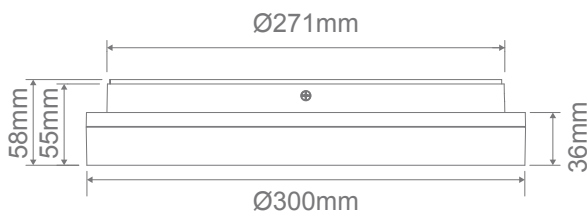

Diagrams / Additional

Item No.	Variant	Colour
SUNSET-RND-300	20881	White