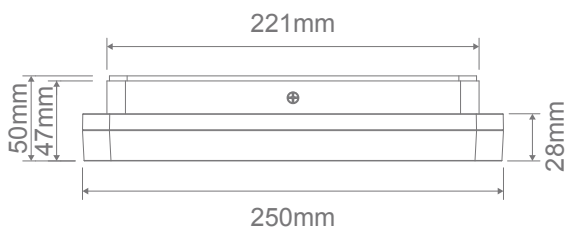

The SUNSET TRIO is available in three sizes: 250mm, 300mm and 400mm, in either a round or square body, and is constructed from white polycarbonate and rated at IP54, making it ideal for usage in damp locations and in dwellings located close to coastal areas.

### Specification Features

Input Voltage:	240V
Power (W):	15W
IP rating (IP):	54
Lumens (lm):	Warm White 3000K - 1430lm Neutral White 4000K - 1520lm White 5700K - 1460lm
LED type:	SMD
CCT:	3000K - 4000K - 5700K (Switchable)
CRI:	≥80
Beam angle (°):	120°
Dimmable:	Yes*
Lifespan (hrs):	50,000hrs

### Diagrams / Additional

Item No.	Variant	Colour
SUNSET-SQR-250	20886	White