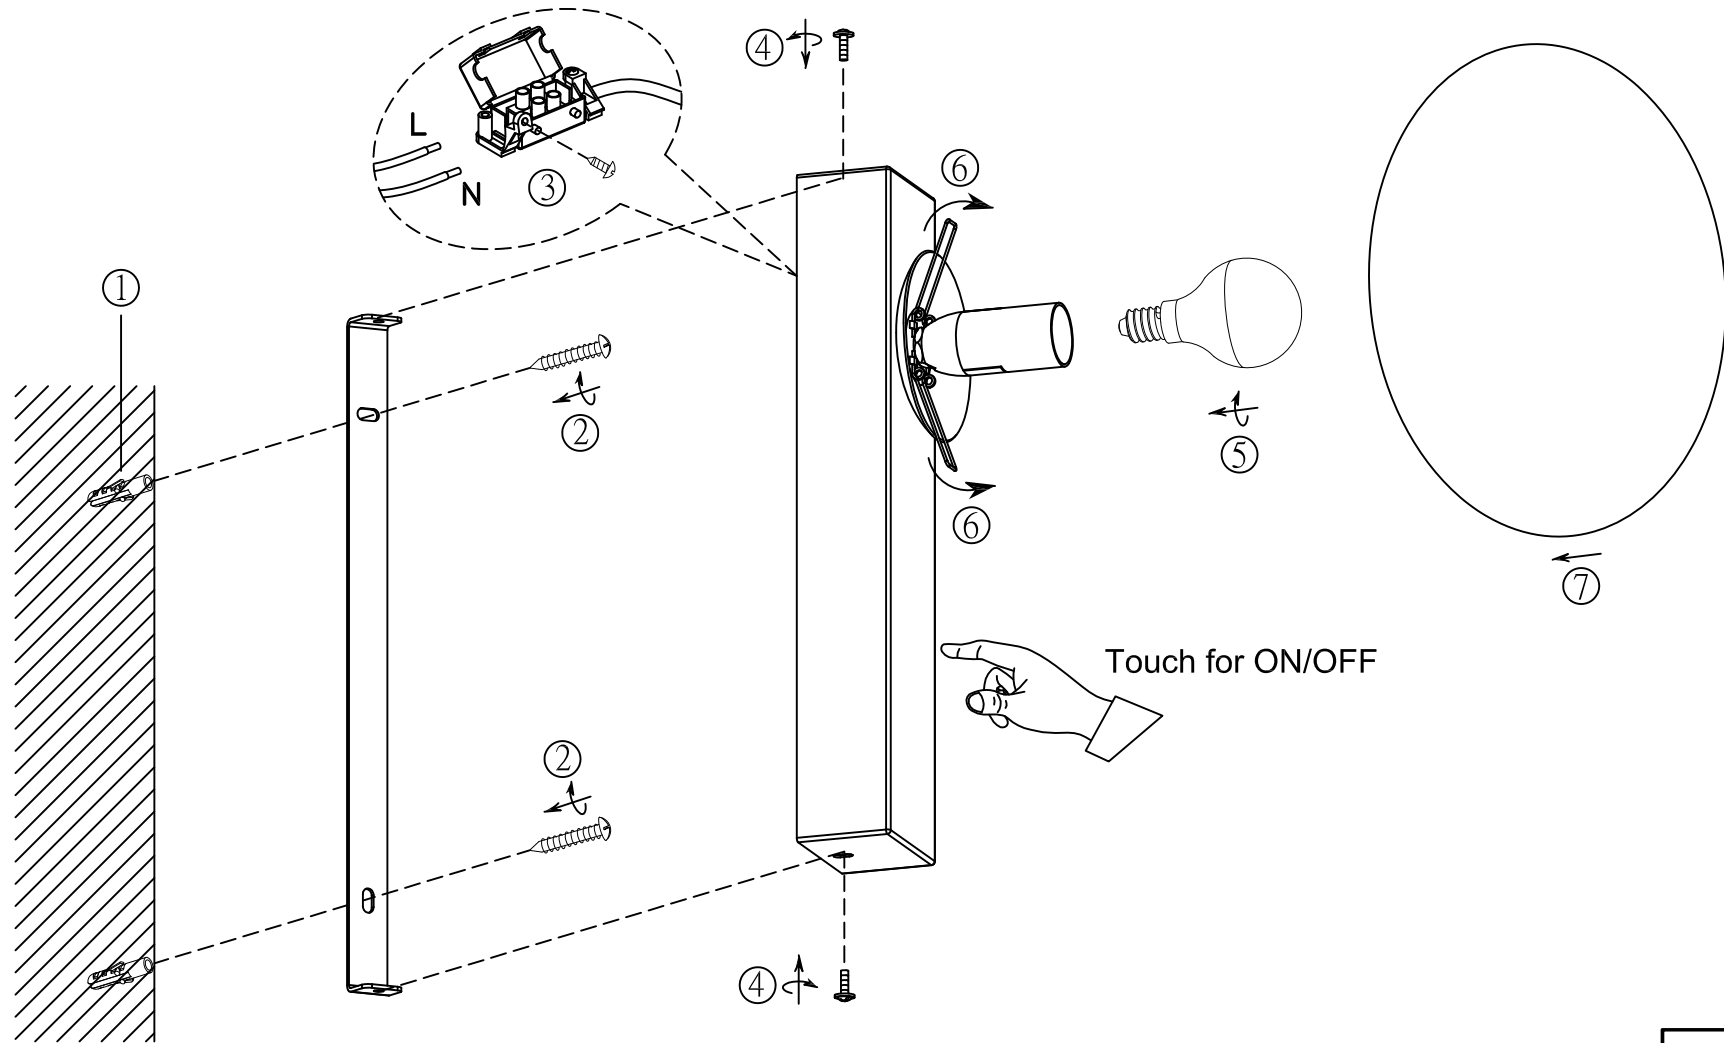

ITEM NO.: SKYLA WB

Telbix.

240V ~ 50 Hz 5w E14 - 3000K  
NOTE: Globe Included.

**IMPORTANT**  
Must be installed by  
a qualified electrical  
contractor.  
Install in accordance  
with AS/NZS3000