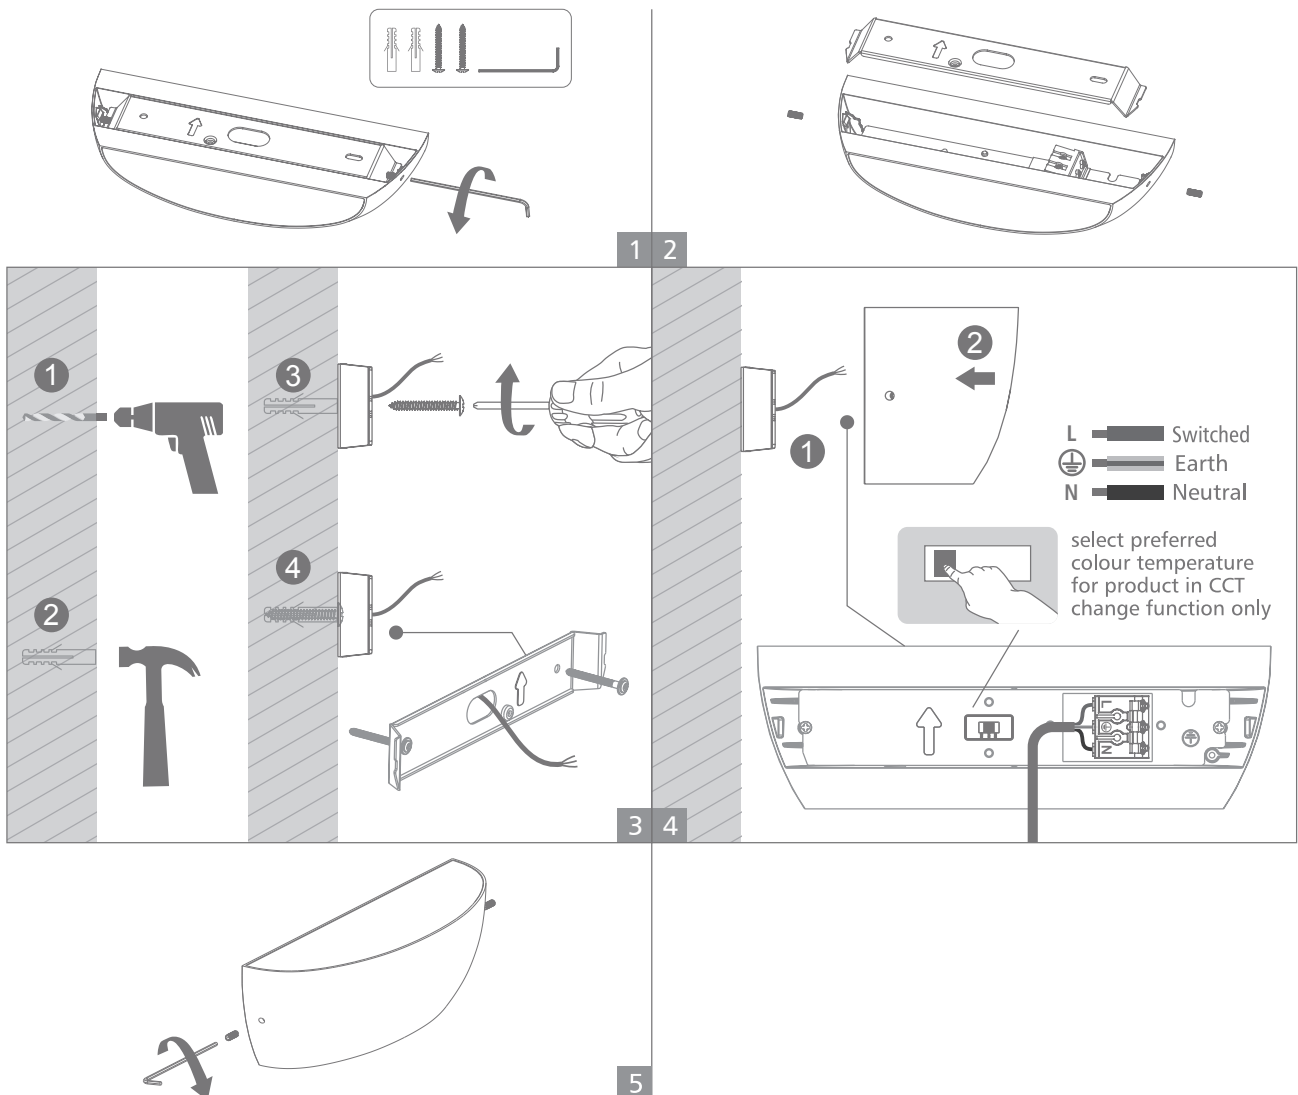

### SINTA-8

Variants		Item No.	Colour Temp
Blk	Wht		
22674	22675	SINTA-8	TRIO

Thank you for purchasing your new SINTA Wall Light, Please take the time to read and understand the instruction sheet below. Failure to do so may void warranty.

### Specifications

Voltage:	240V	Lumen (±5%):	Warm White - 700lm Neutral White - 725lm White - 750lm	Dimmable:	Yes
Power:	8W	Beam Angle:	120°	Operating Temp:	-20°C ~ 45°C
IP Rating:	20	CCT:	3000K - 4000K - 5700K	Power Factor:	0.9
CRI:	≥80	Lifespan:	50,000hrs		

**Note:** -The lamp must be installed by professional electrician  
 -Ensure the power supply is switched off before fitting this product

-Do not touch the lamp when in use  
 -Keep away from hot steam and corrosive gas