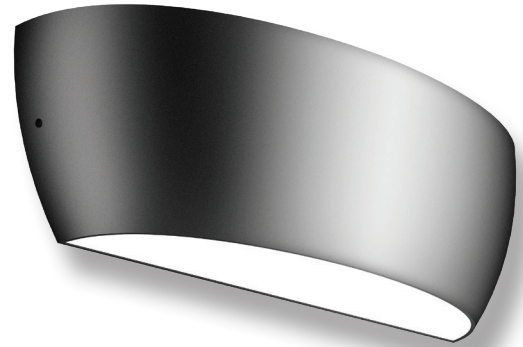

Sinta 8 LED Wall Light

Description

The SINTA-8 is a modern and decorative convex IP20 Interior Wall light that is designed to offer low glare, while offering an attractive up and down lighting effect to interior wall areas where ambient soft glow lighting is required. Tricolour switchable: choose between Warm White 3000K, Neutral White 4000K, or White 5700K colour temperatures with the flick of a dip switch. Featuring a Black or White powder coated Aluminium frame, with an opal polycarbonate diffuser. Complete with Flicker Free Driver to avoid light flickering in videos. Fully dimmable with suitable dimmers. Backed by our 3 Year Replacement Warranty.

Specification Features

Input Voltage:	240V
Power (W):	8W
IP rating (IP):	20
Lumens (lm):	Warm White 3000K - 700lm Neutral White 4000K - 725lm White 5700K - 750lm
LED type:	SMD
CCT:	3000K - 4000K - 5700K
CRI:	≥80
Beam angle (°):	120°
Dimmable:	Yes*
Lifespan (hrs):	50,000hrs