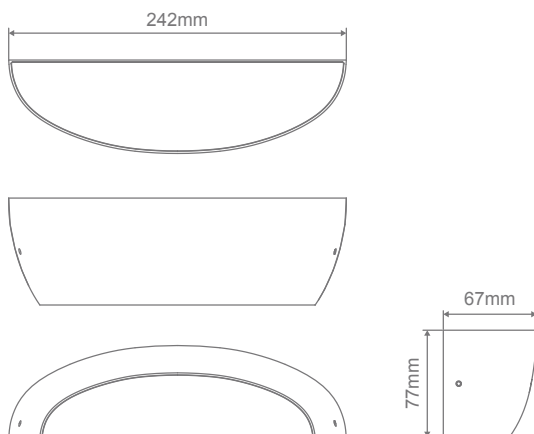

Diagrams / Additional

Item No.	Variant		CCT
	Wht	Blk	
SINTA-8	22675	22674	TRIO